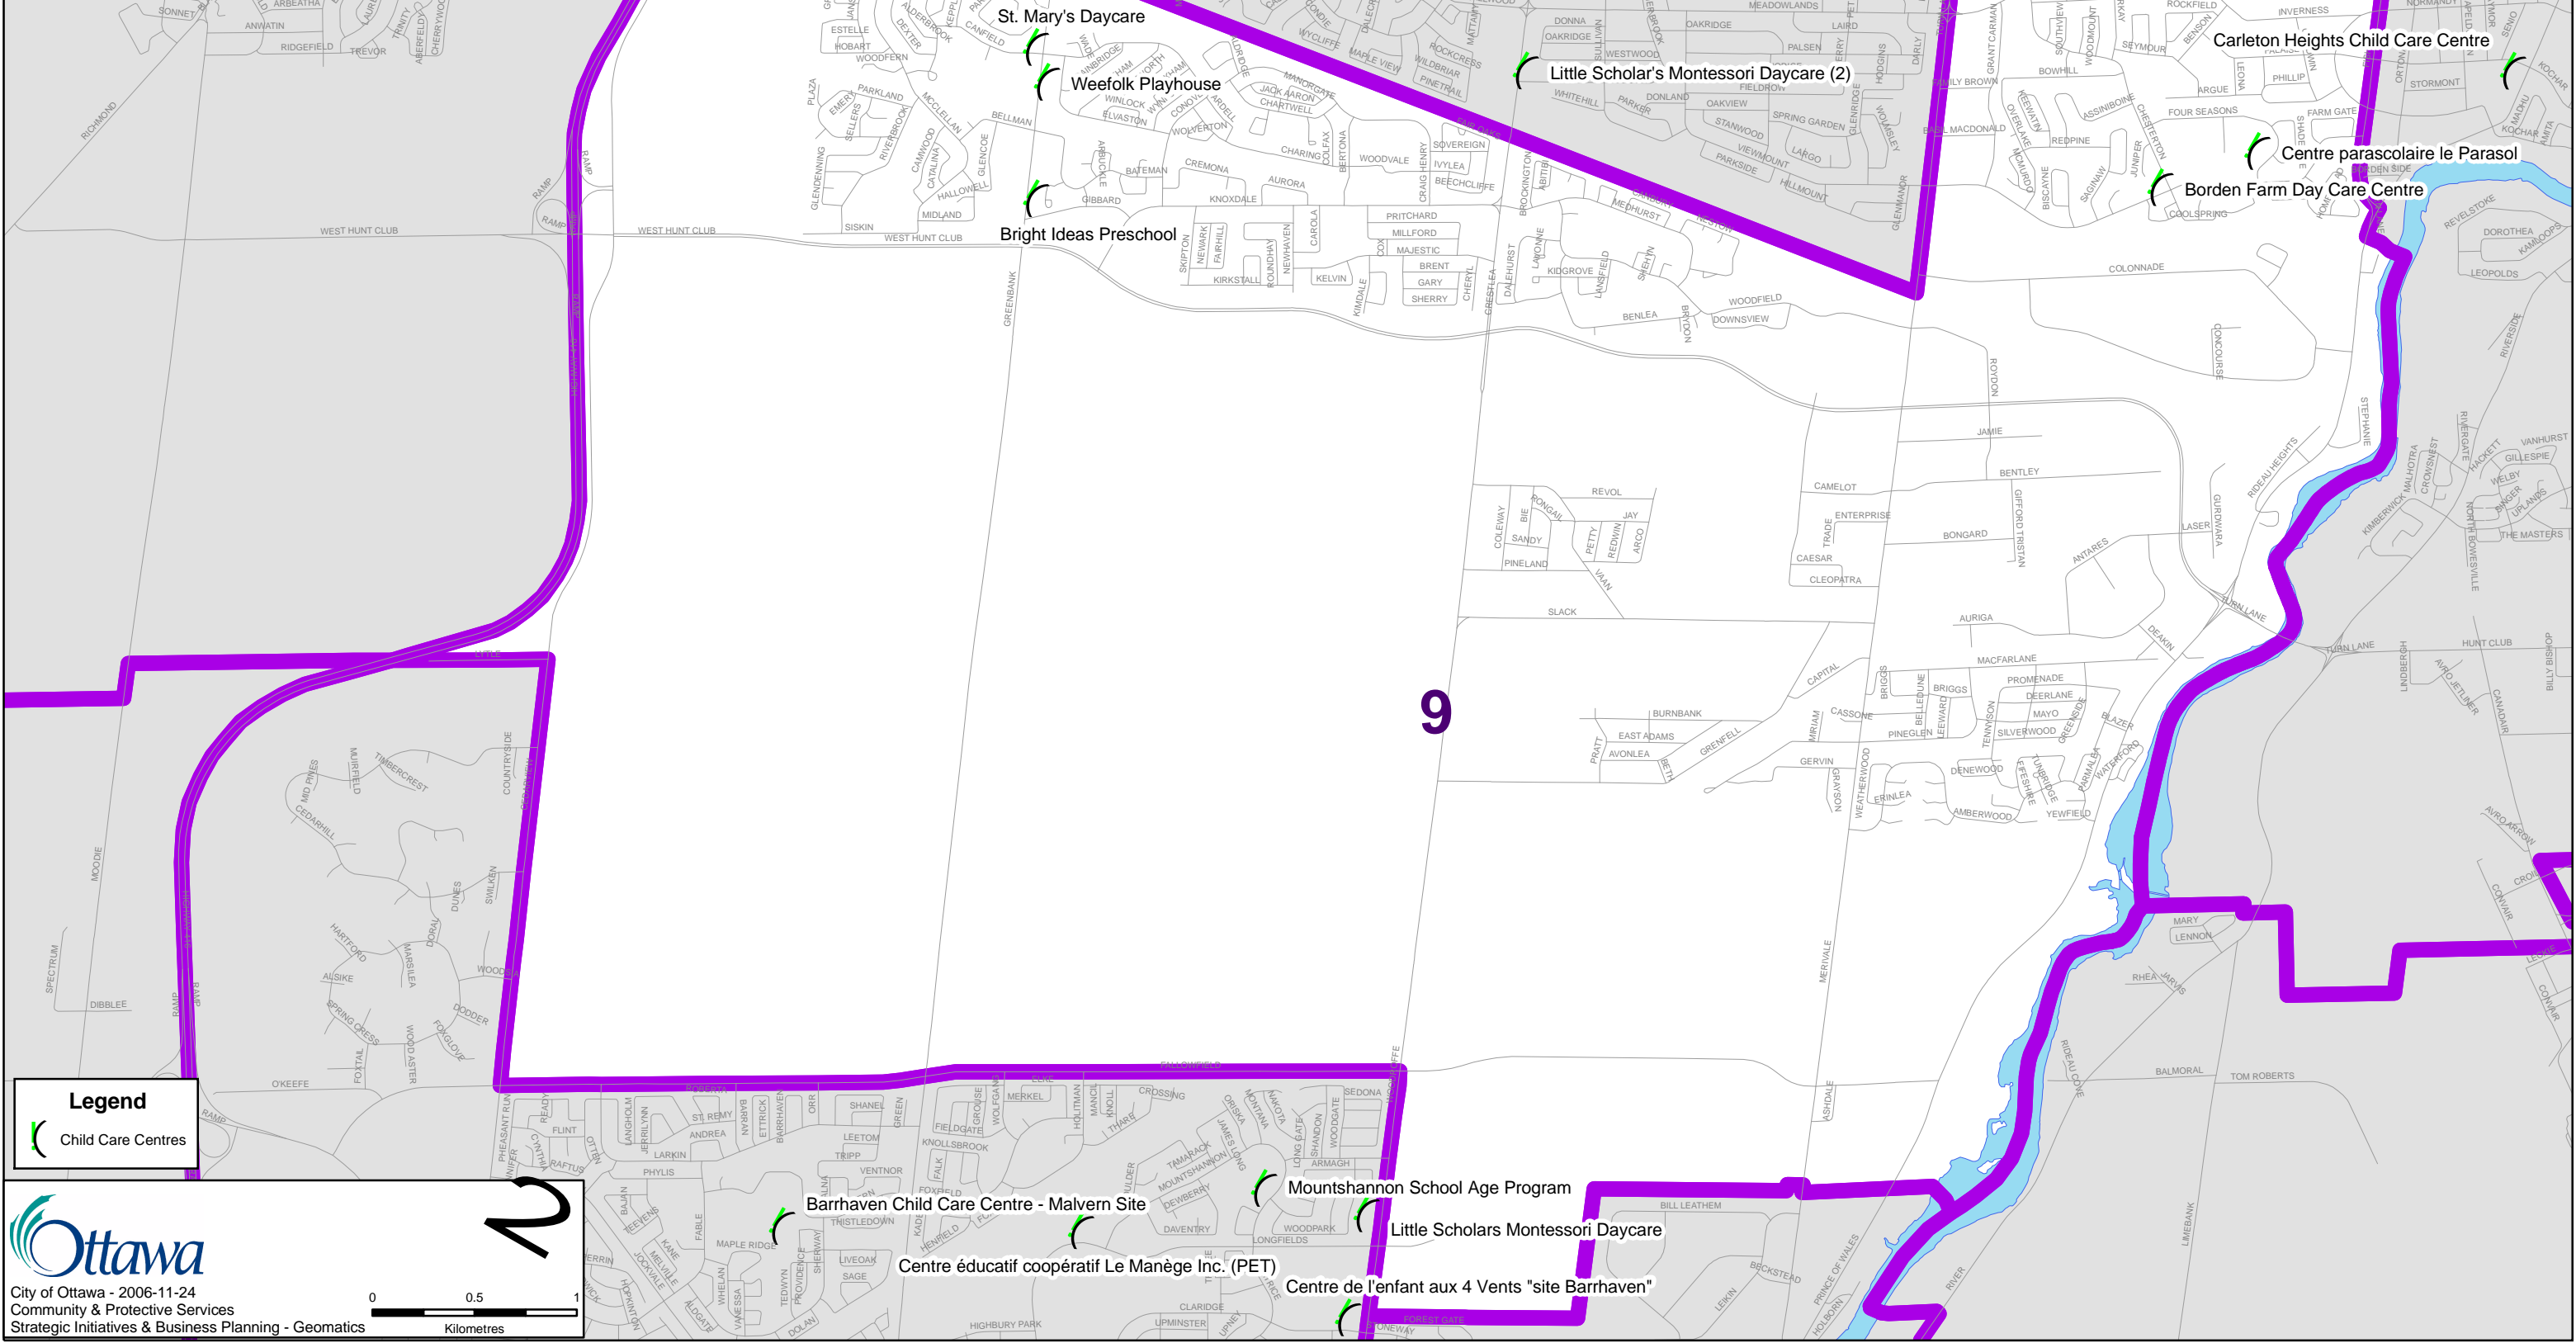

City of Ottawa, Child Care by Ward (Ward 9 - Knoxdale- Merivale)

Legend

 Child Care Centres

City of Ottawa - 2006-11-24
Community & Protective Services
Strategic Initiatives & Business Planning - Geomatics

0 0.5 1
Kilometres