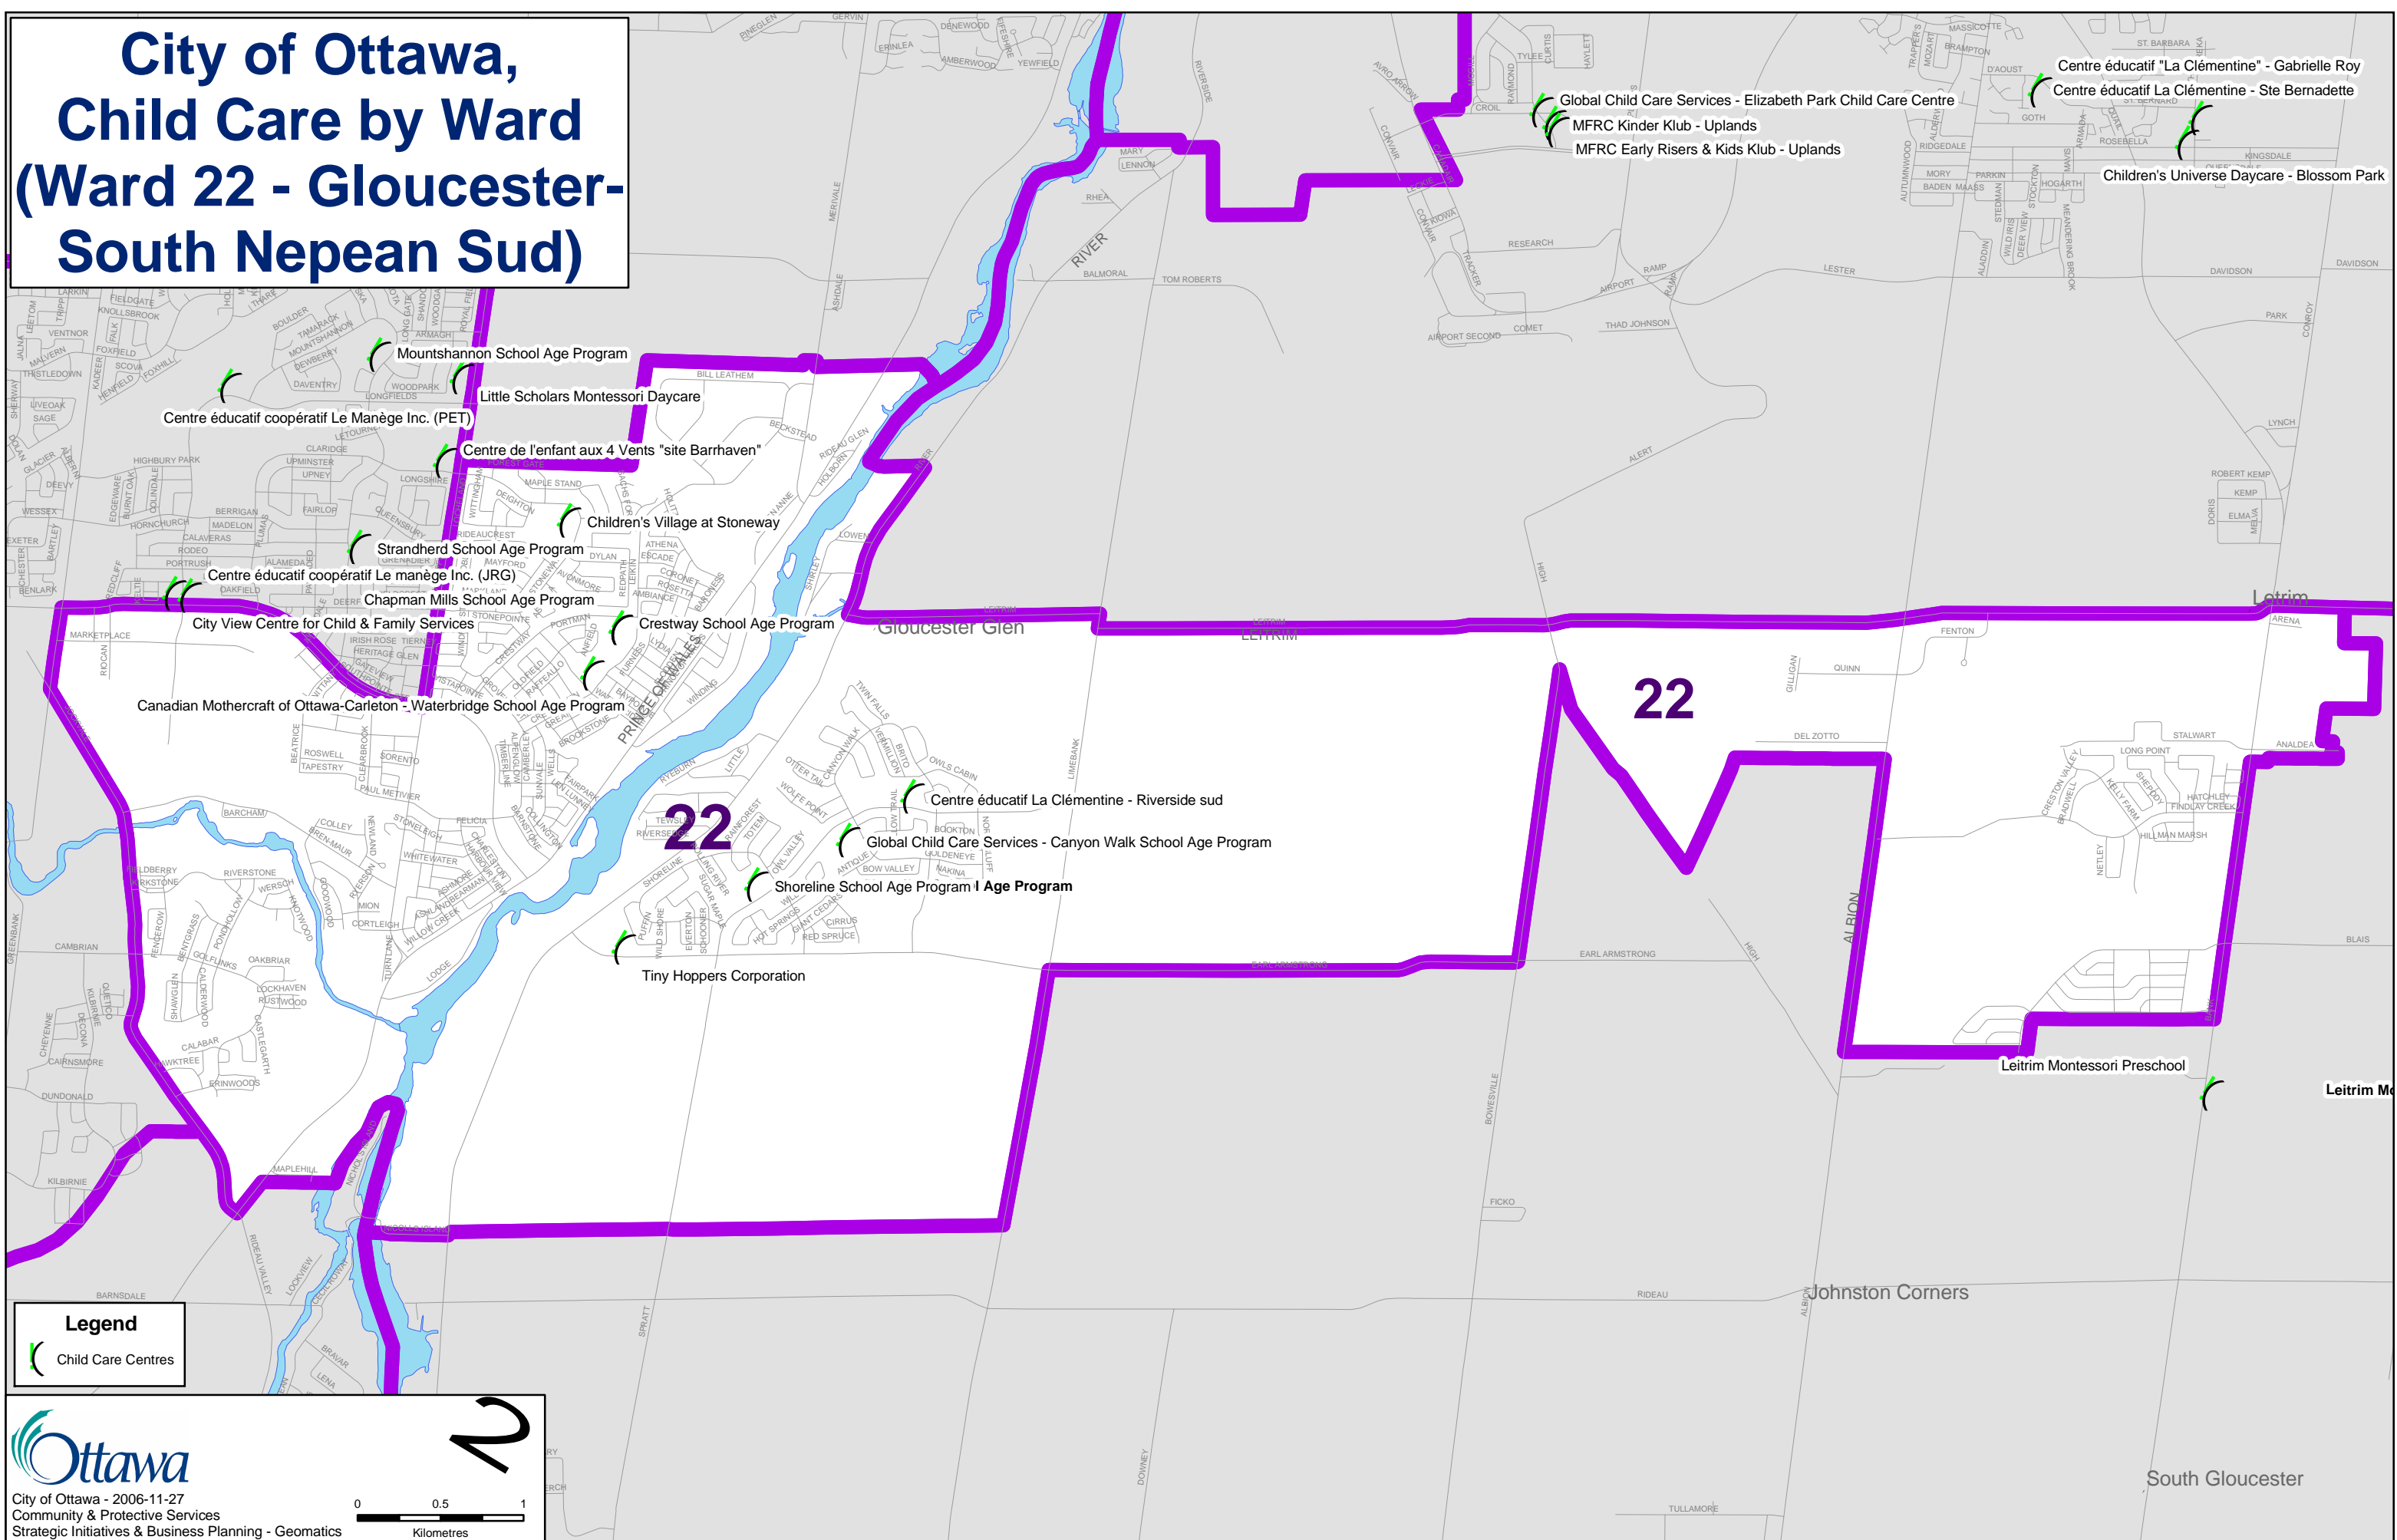

City of Ottawa, Child Care by Ward (Ward 22 - Gloucester- South Nepean Sud)

Legend
 Child Care Centres

City of Ottawa - 2006-11-27
 Community & Protective Services
 Strategic Initiatives & Business Planning - Geomatics