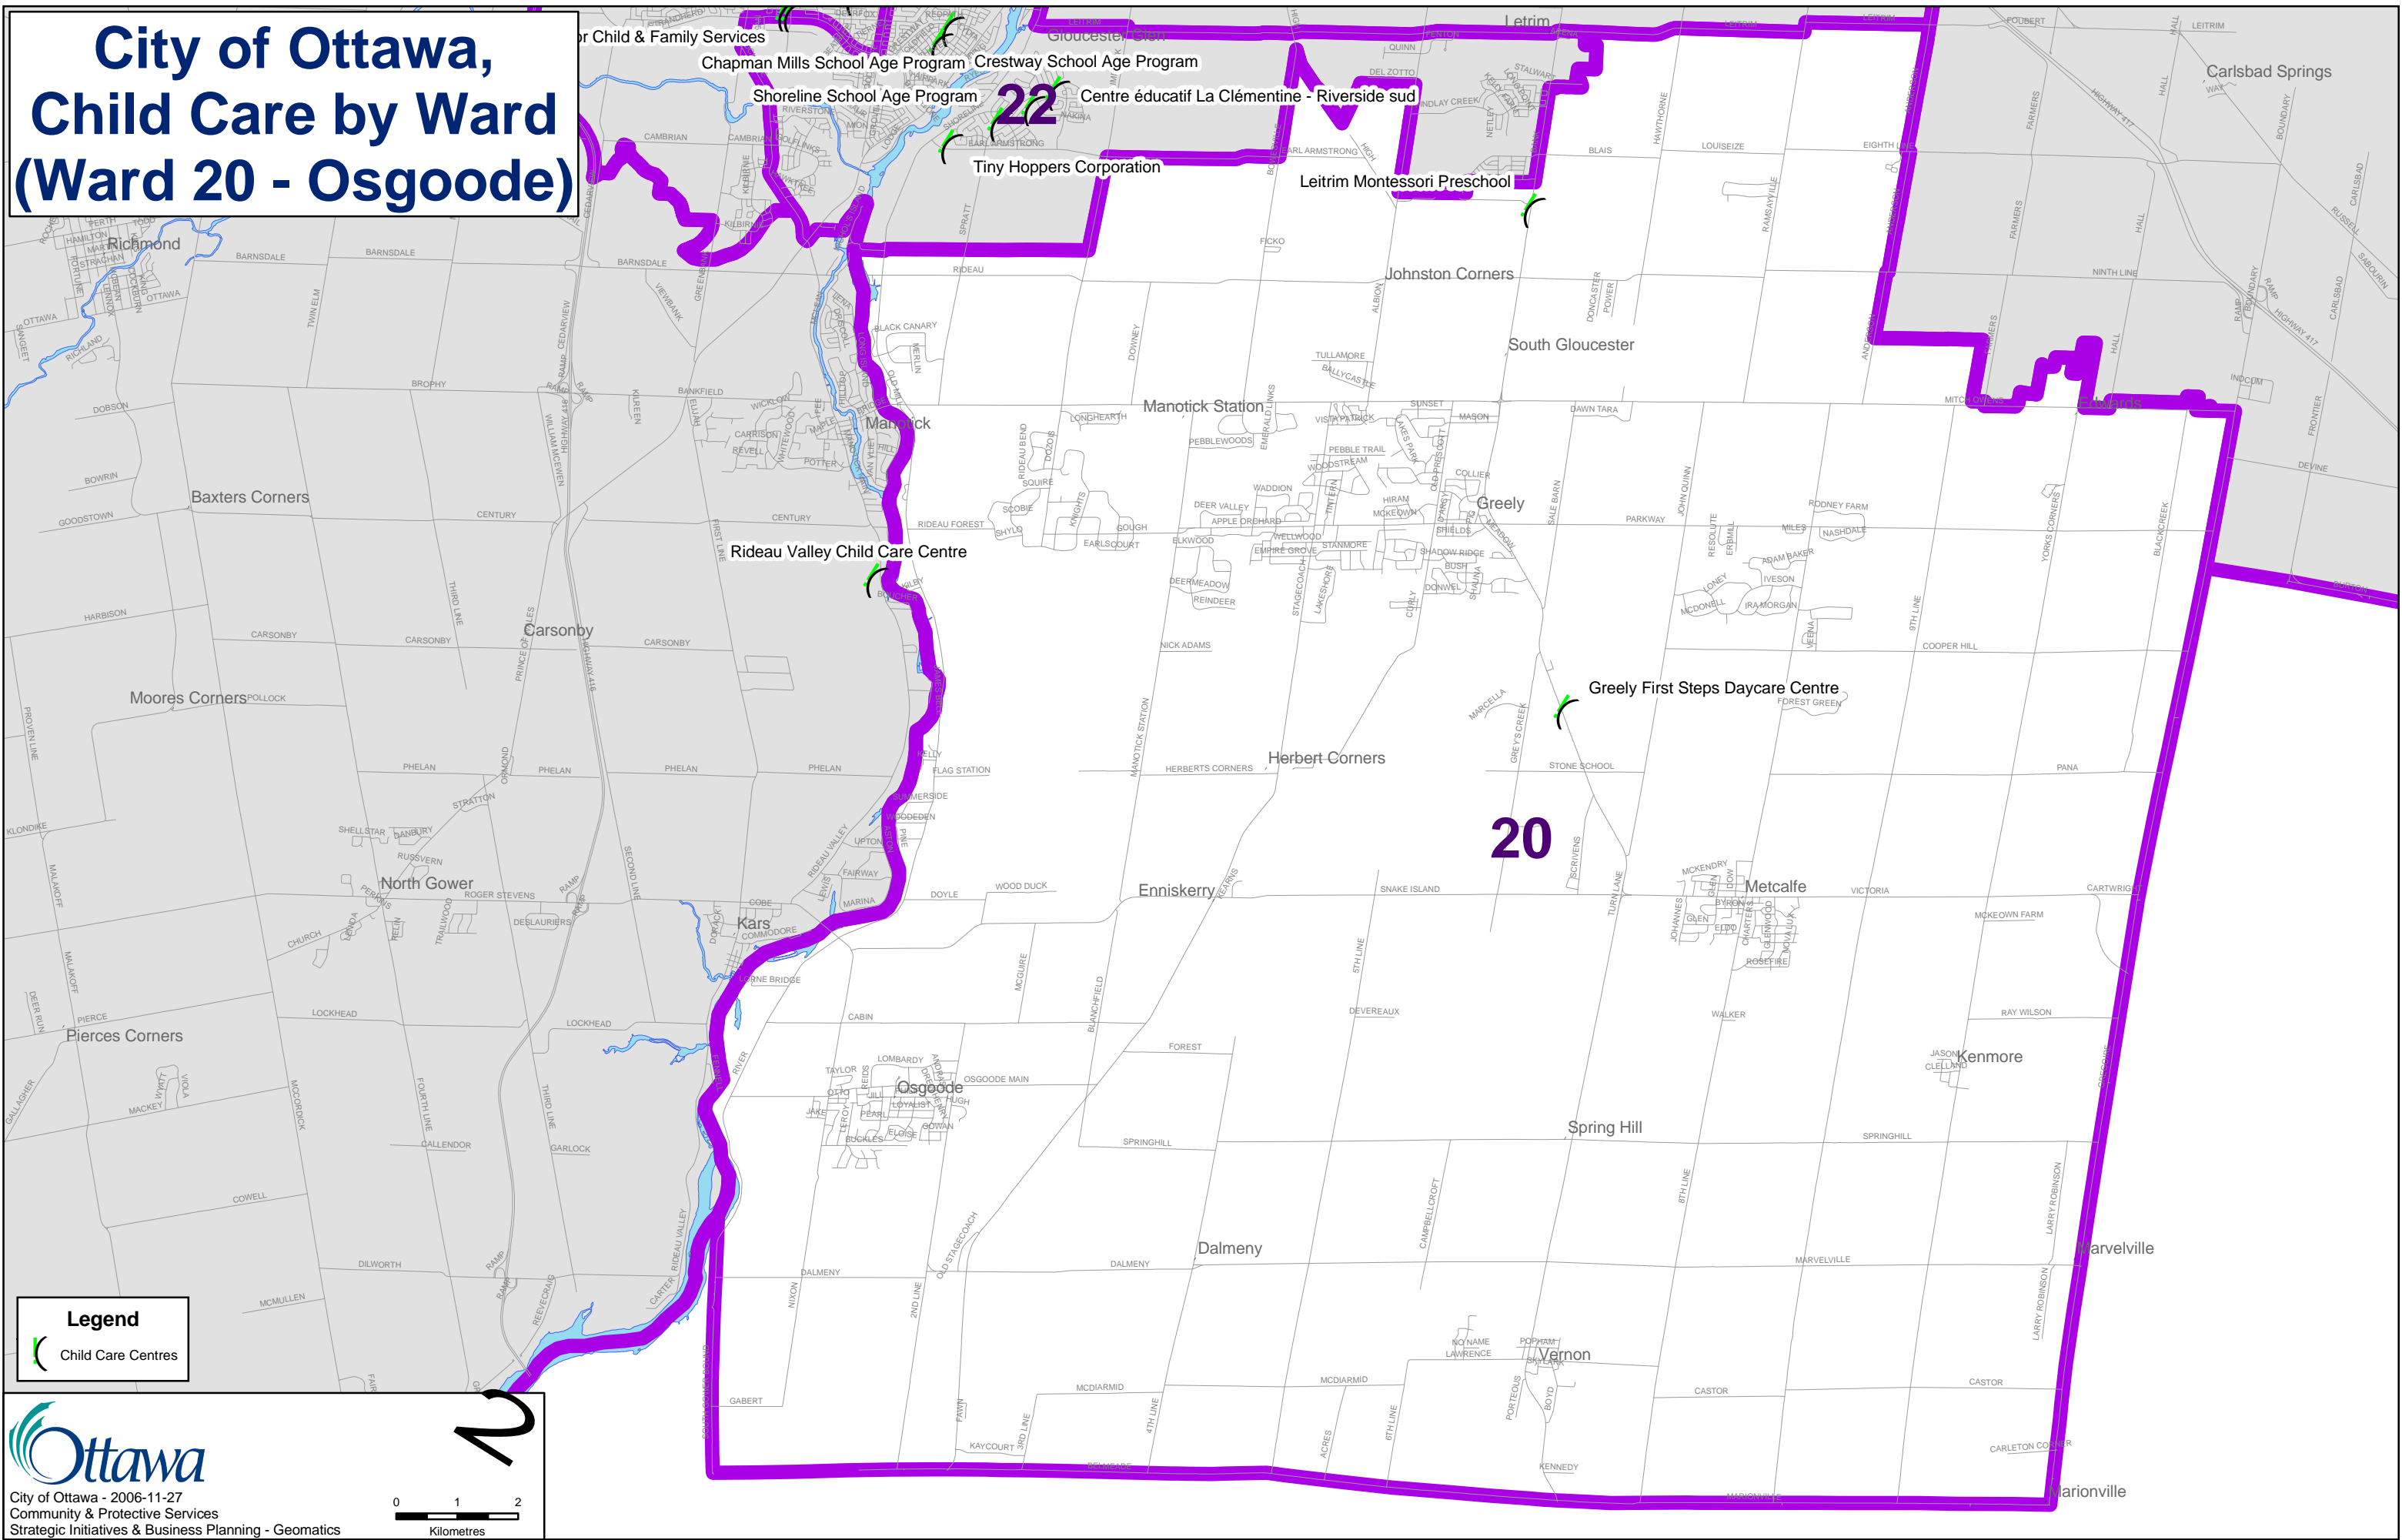

# City of Ottawa, Child Care by Ward (Ward 20 - Osgoode)

**Legend**  
 Child Care Centres