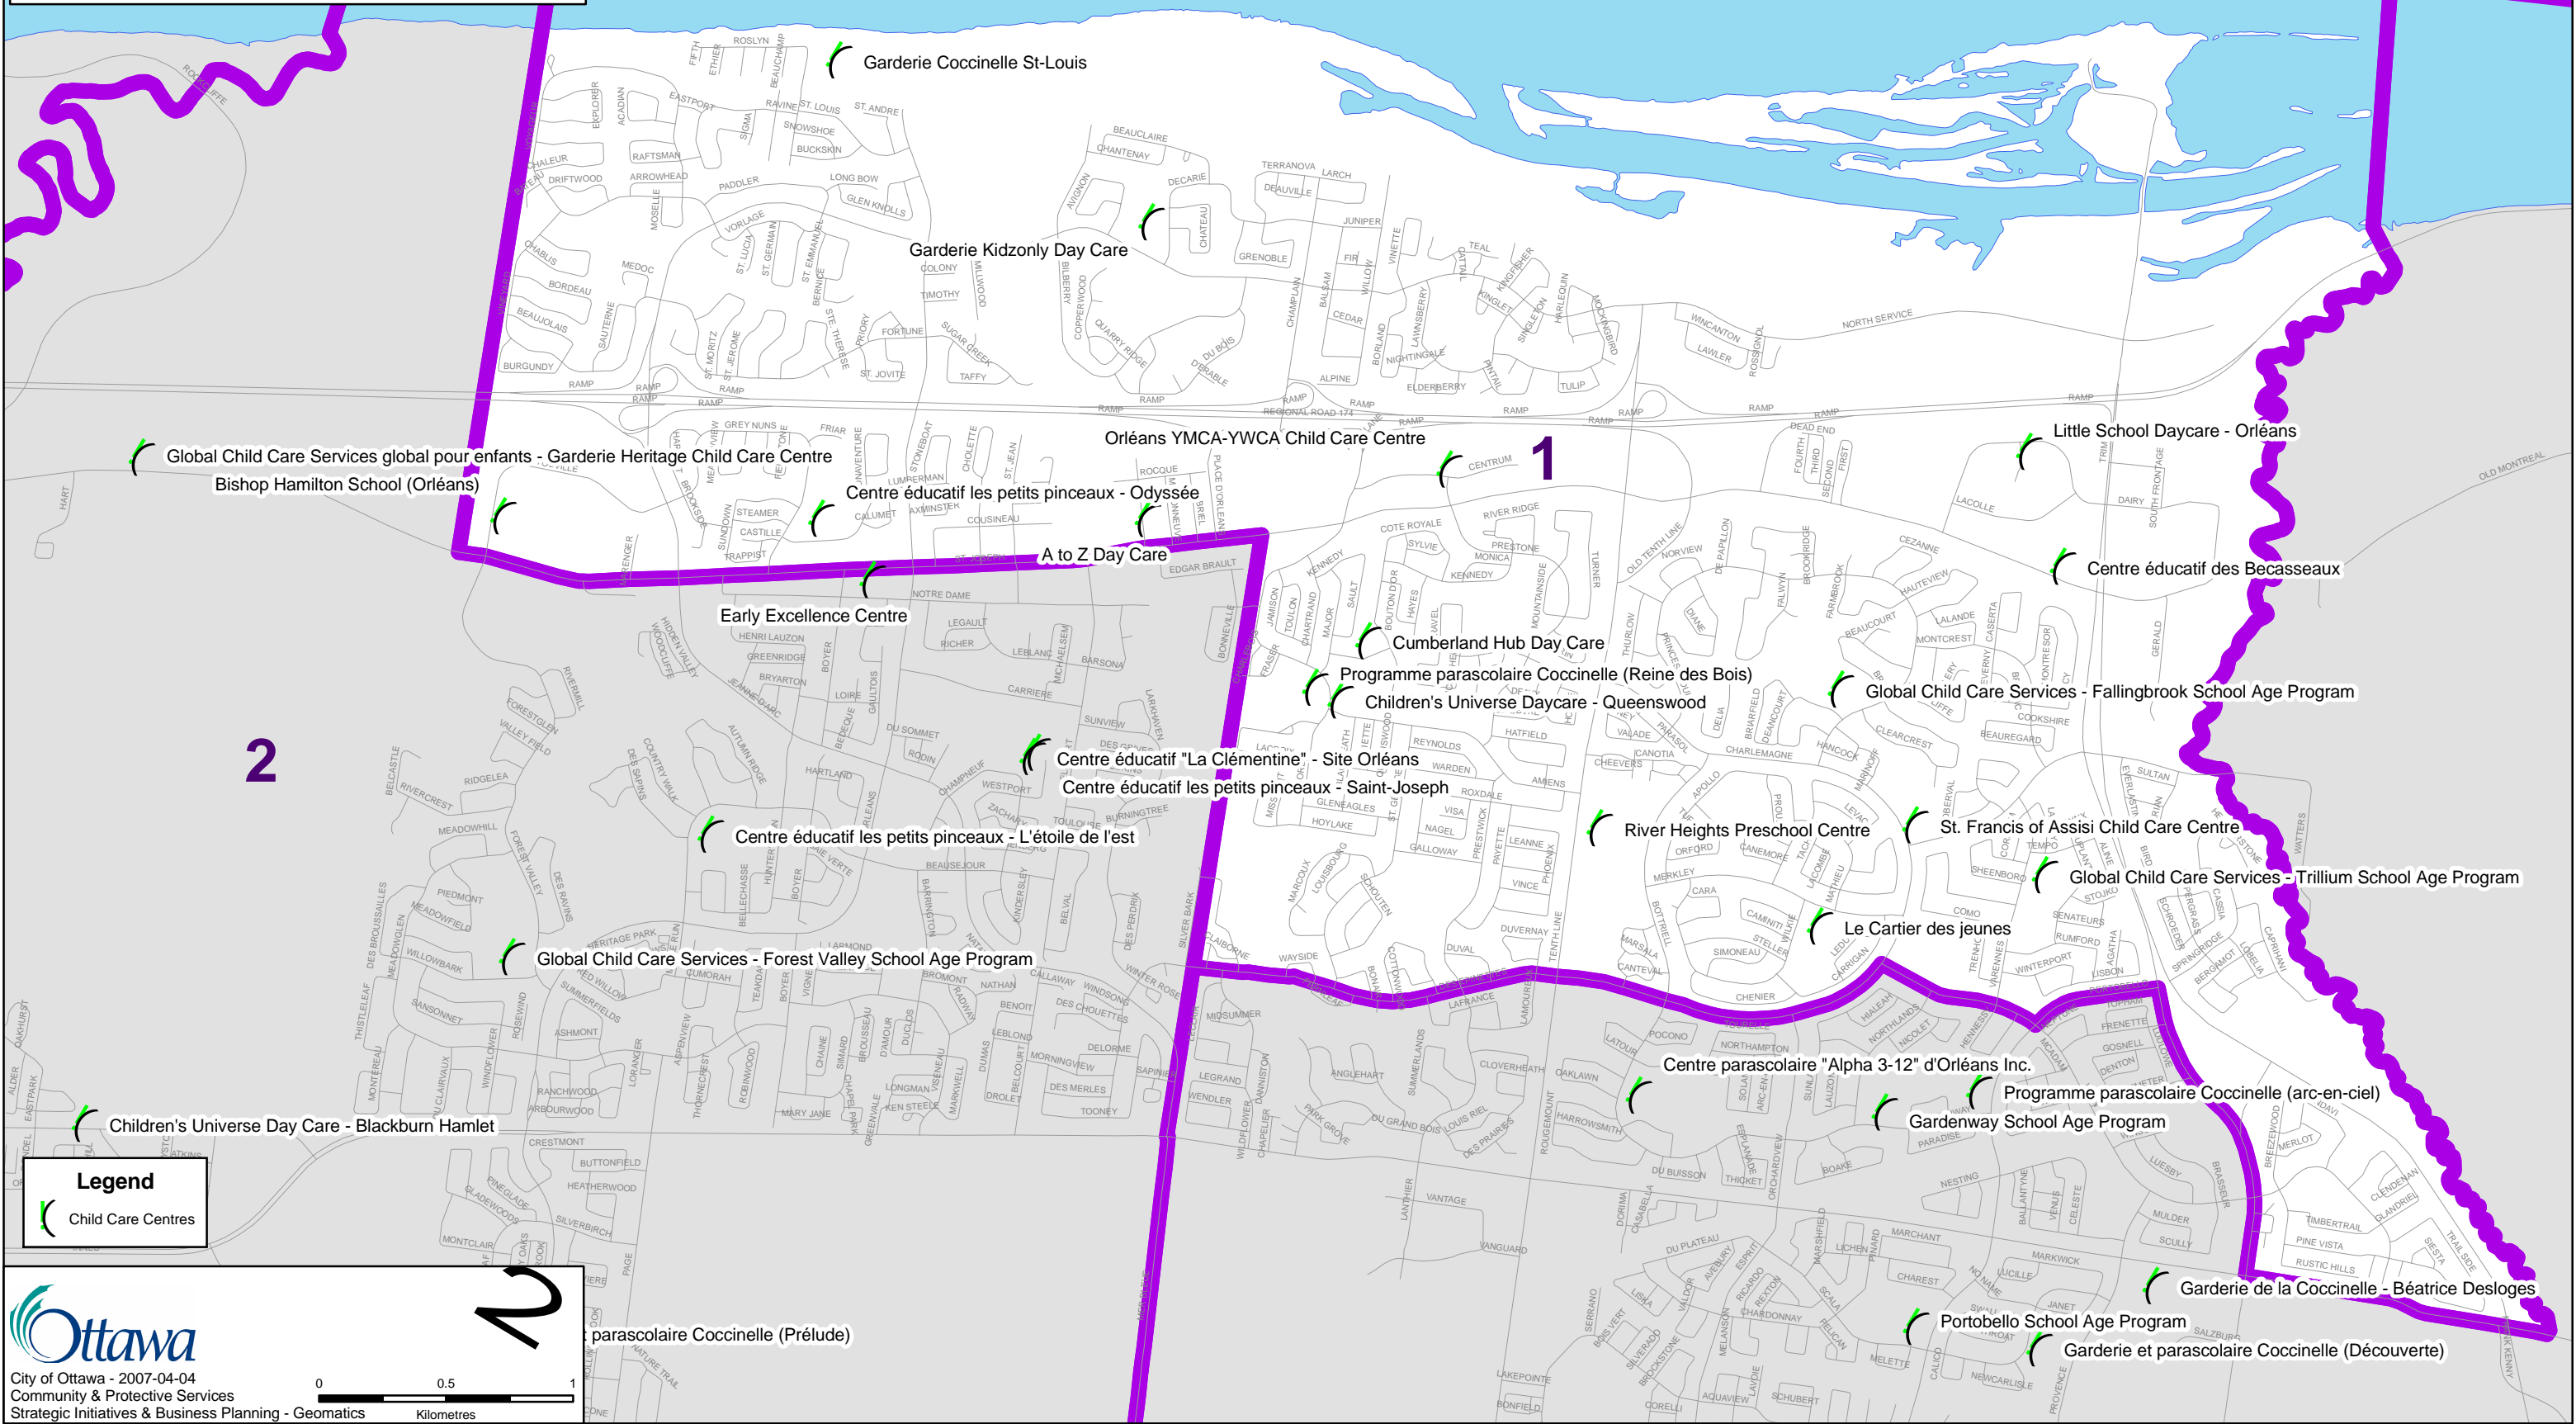

# City of Ottawa, Child Care by Ward (Ward 1 - Orléans)

**Legend**

Child Care Centres

City of Ottawa - 2007-04-04  
Community & Protective Services  
Strategic Initiatives & Business Planning - Geomatics

0 0.5 1  
Kilometres