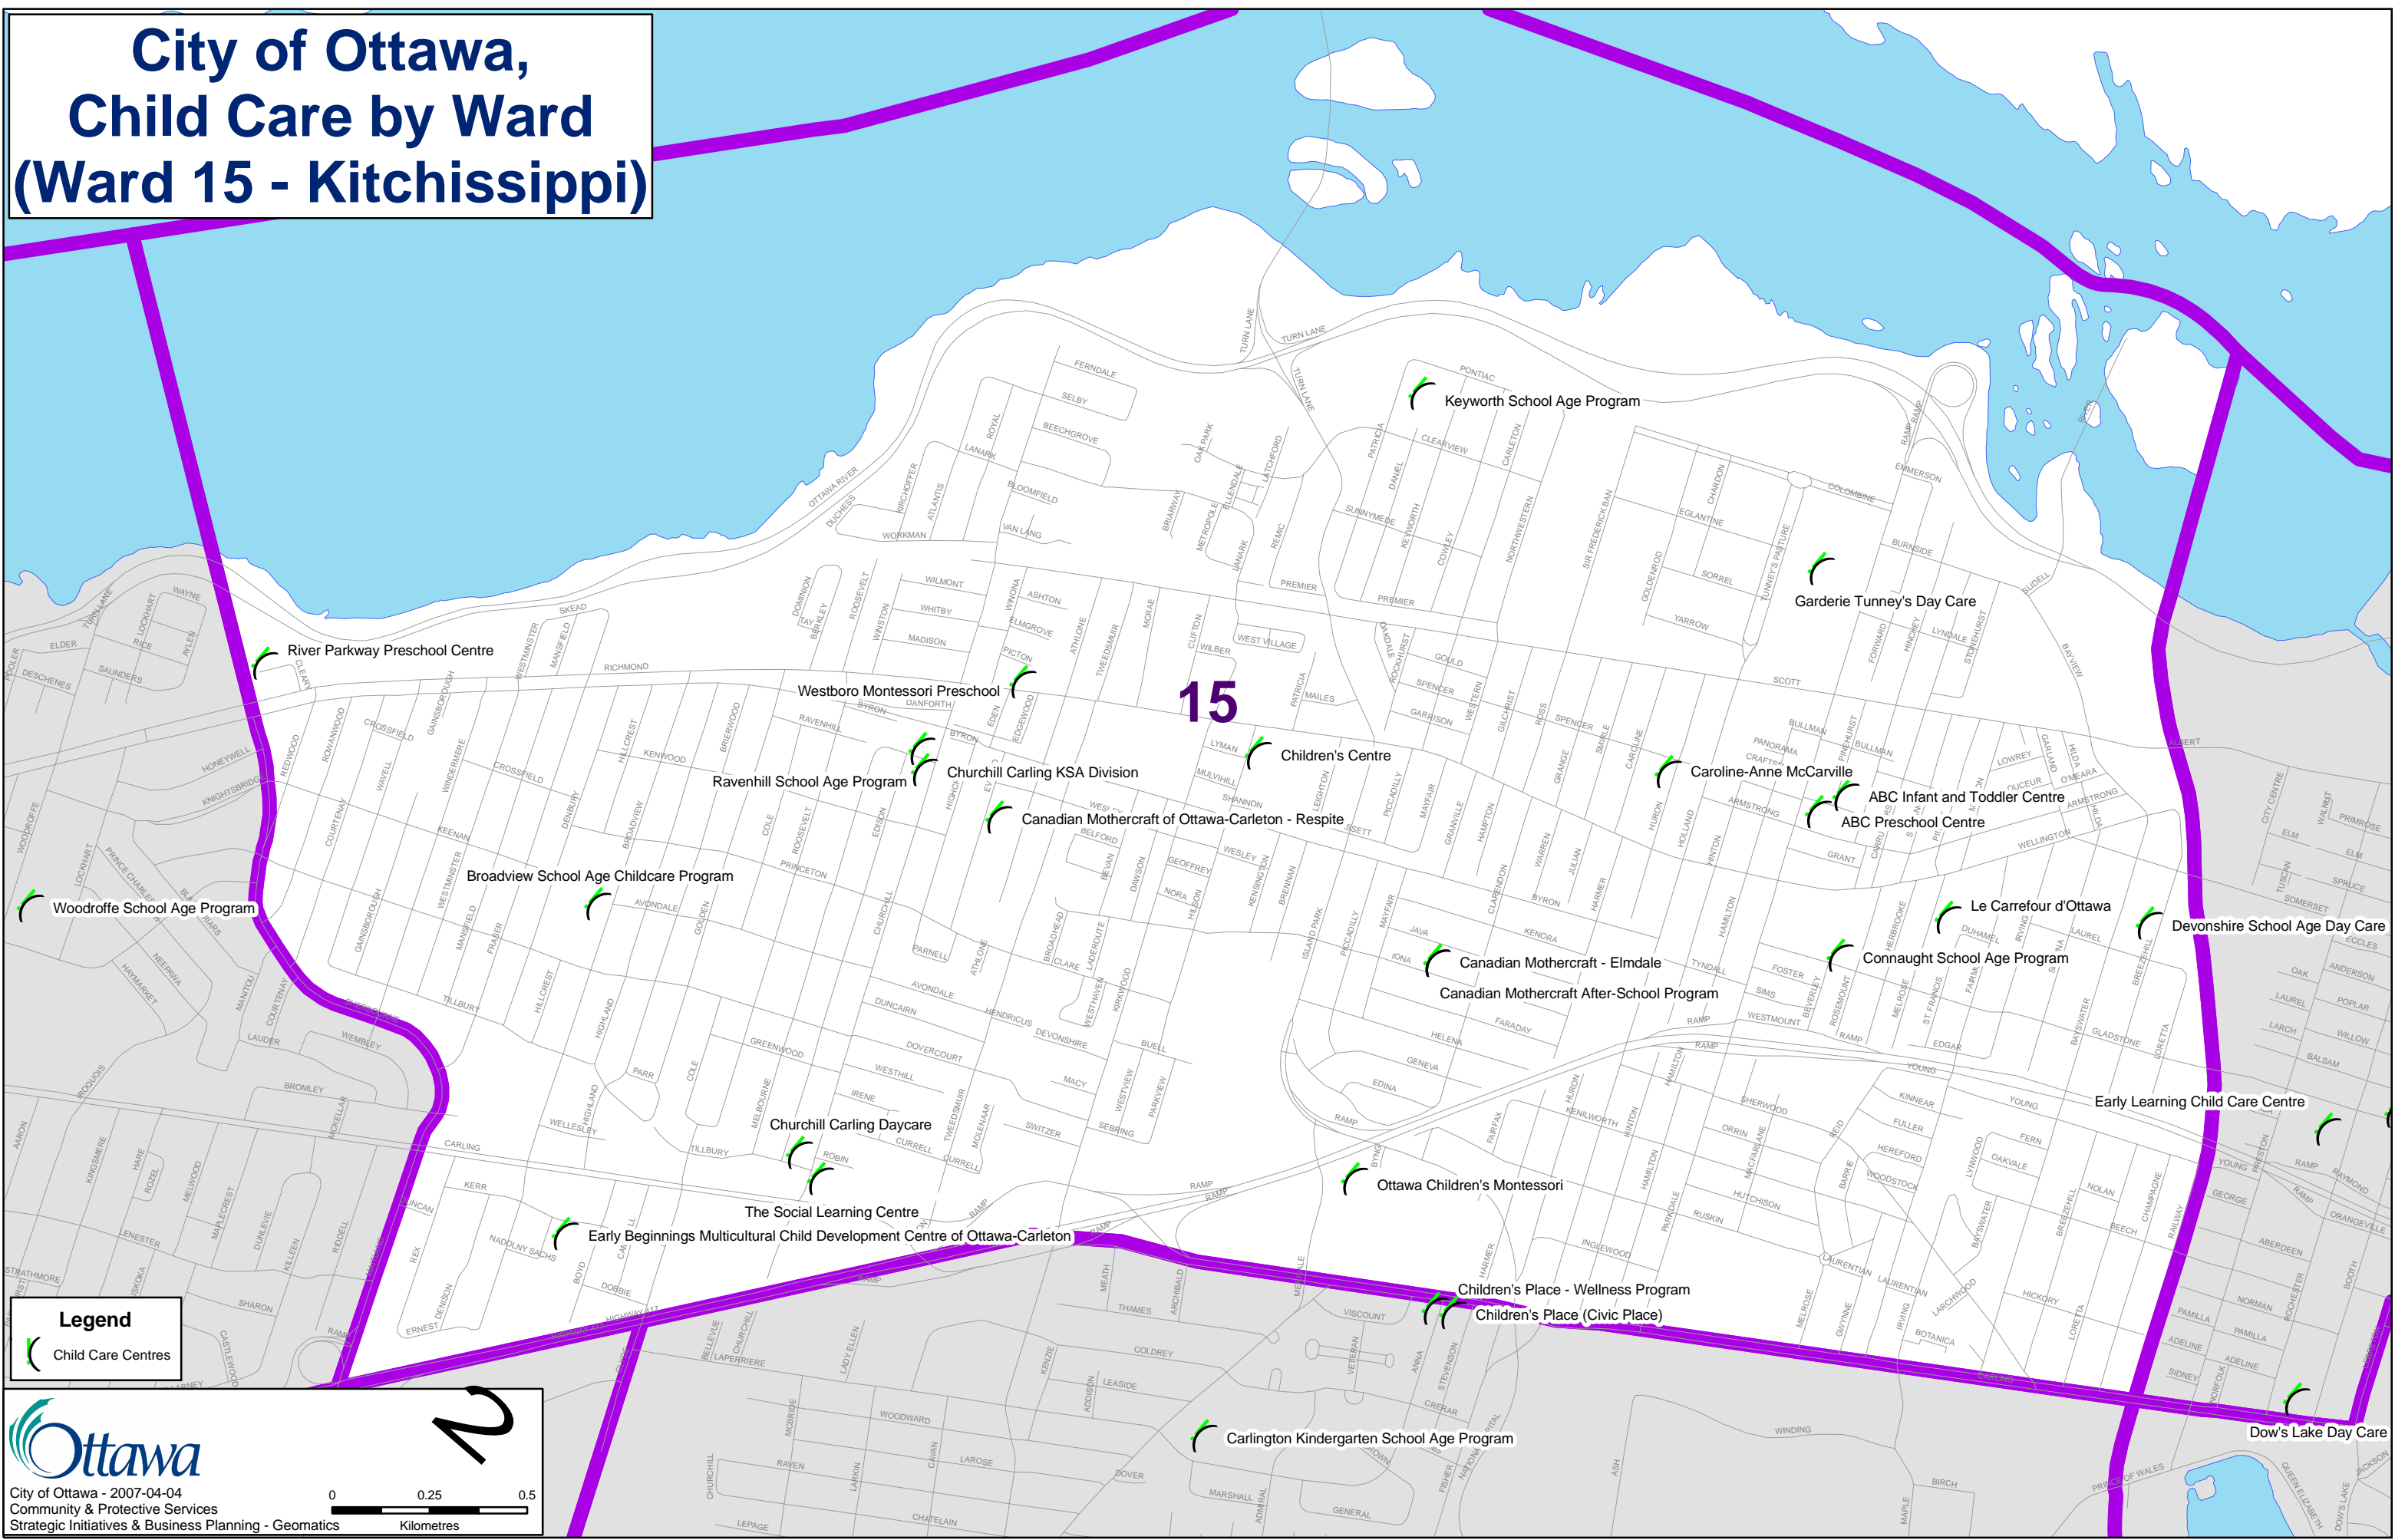

City of Ottawa, Child Care by Ward (Ward 15 - Kitchissippi)

Legend
 Child Care Centres

City of Ottawa - 2007-04-04
 Community & Protective Services
 Strategic Initiatives & Business Planning - Geomatics

0 0.25 0.5
 Kilometres