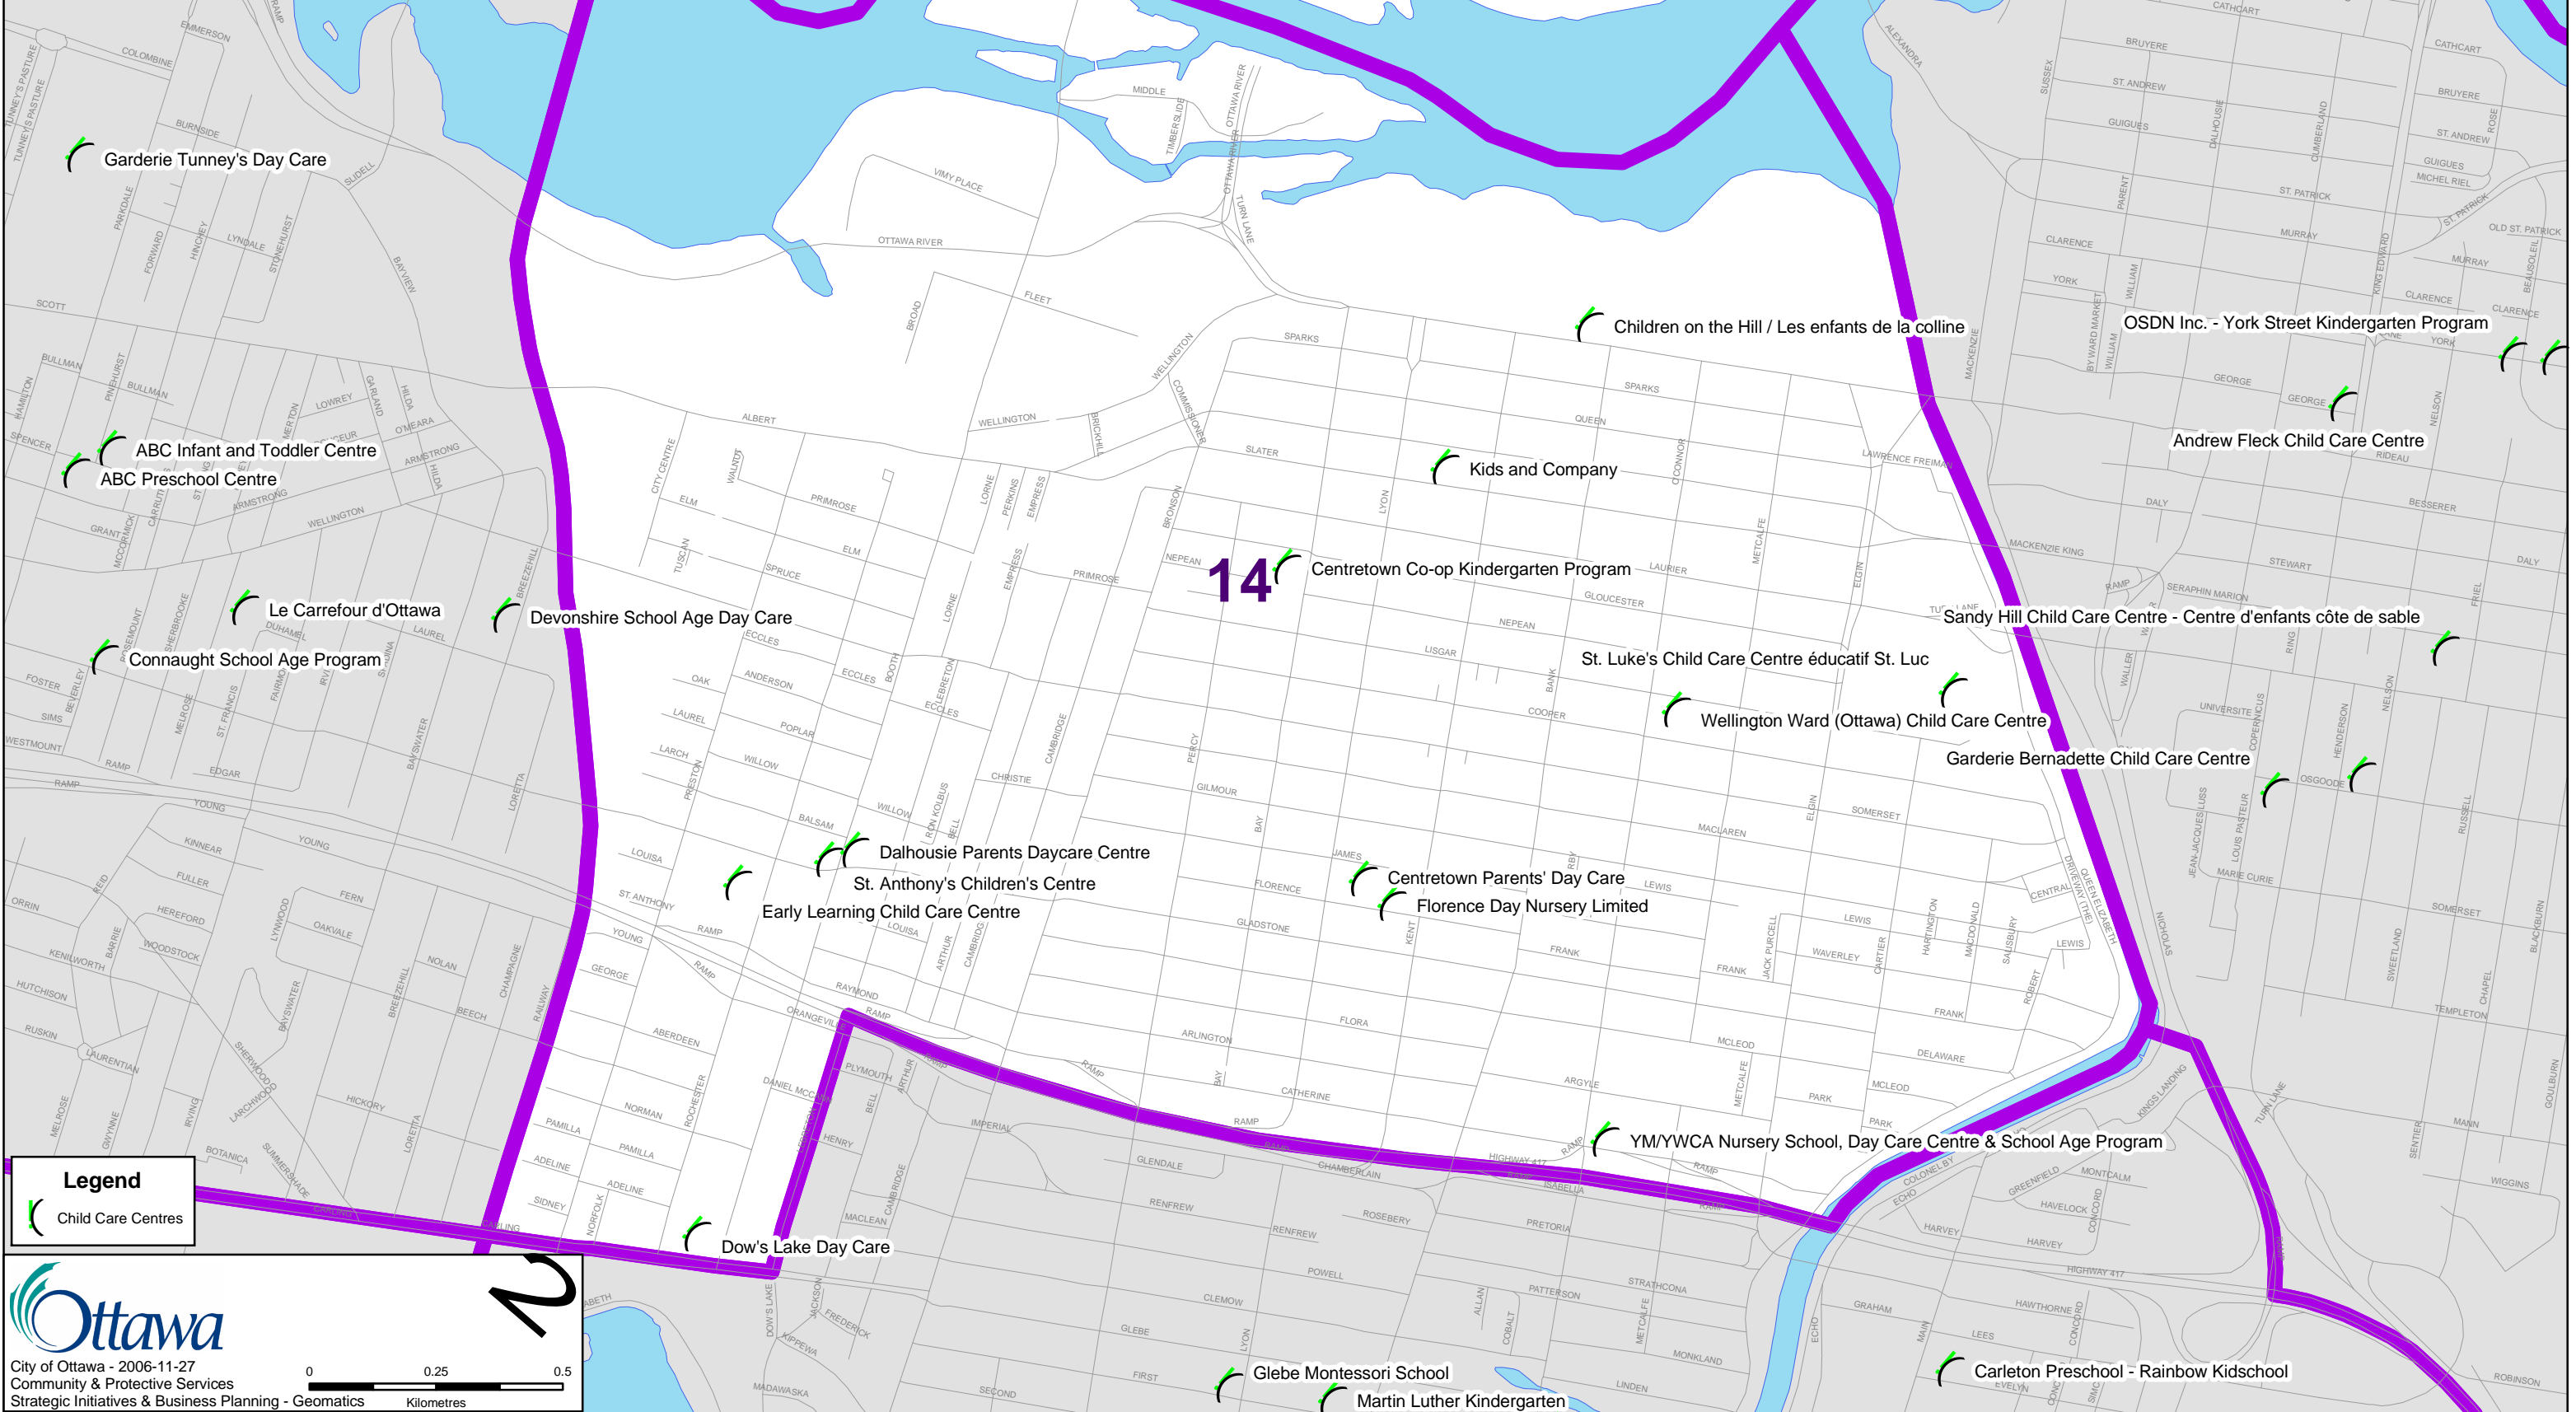

City of Ottawa, Child Care by Ward (Ward 14 - Somerset)

Legend
 Child Care Centres

City of Ottawa - 2006-11-27
 Community & Protective Services
 Strategic Initiatives & Business Planning - Geomatics

0 0.25 0.5
 Kilometres