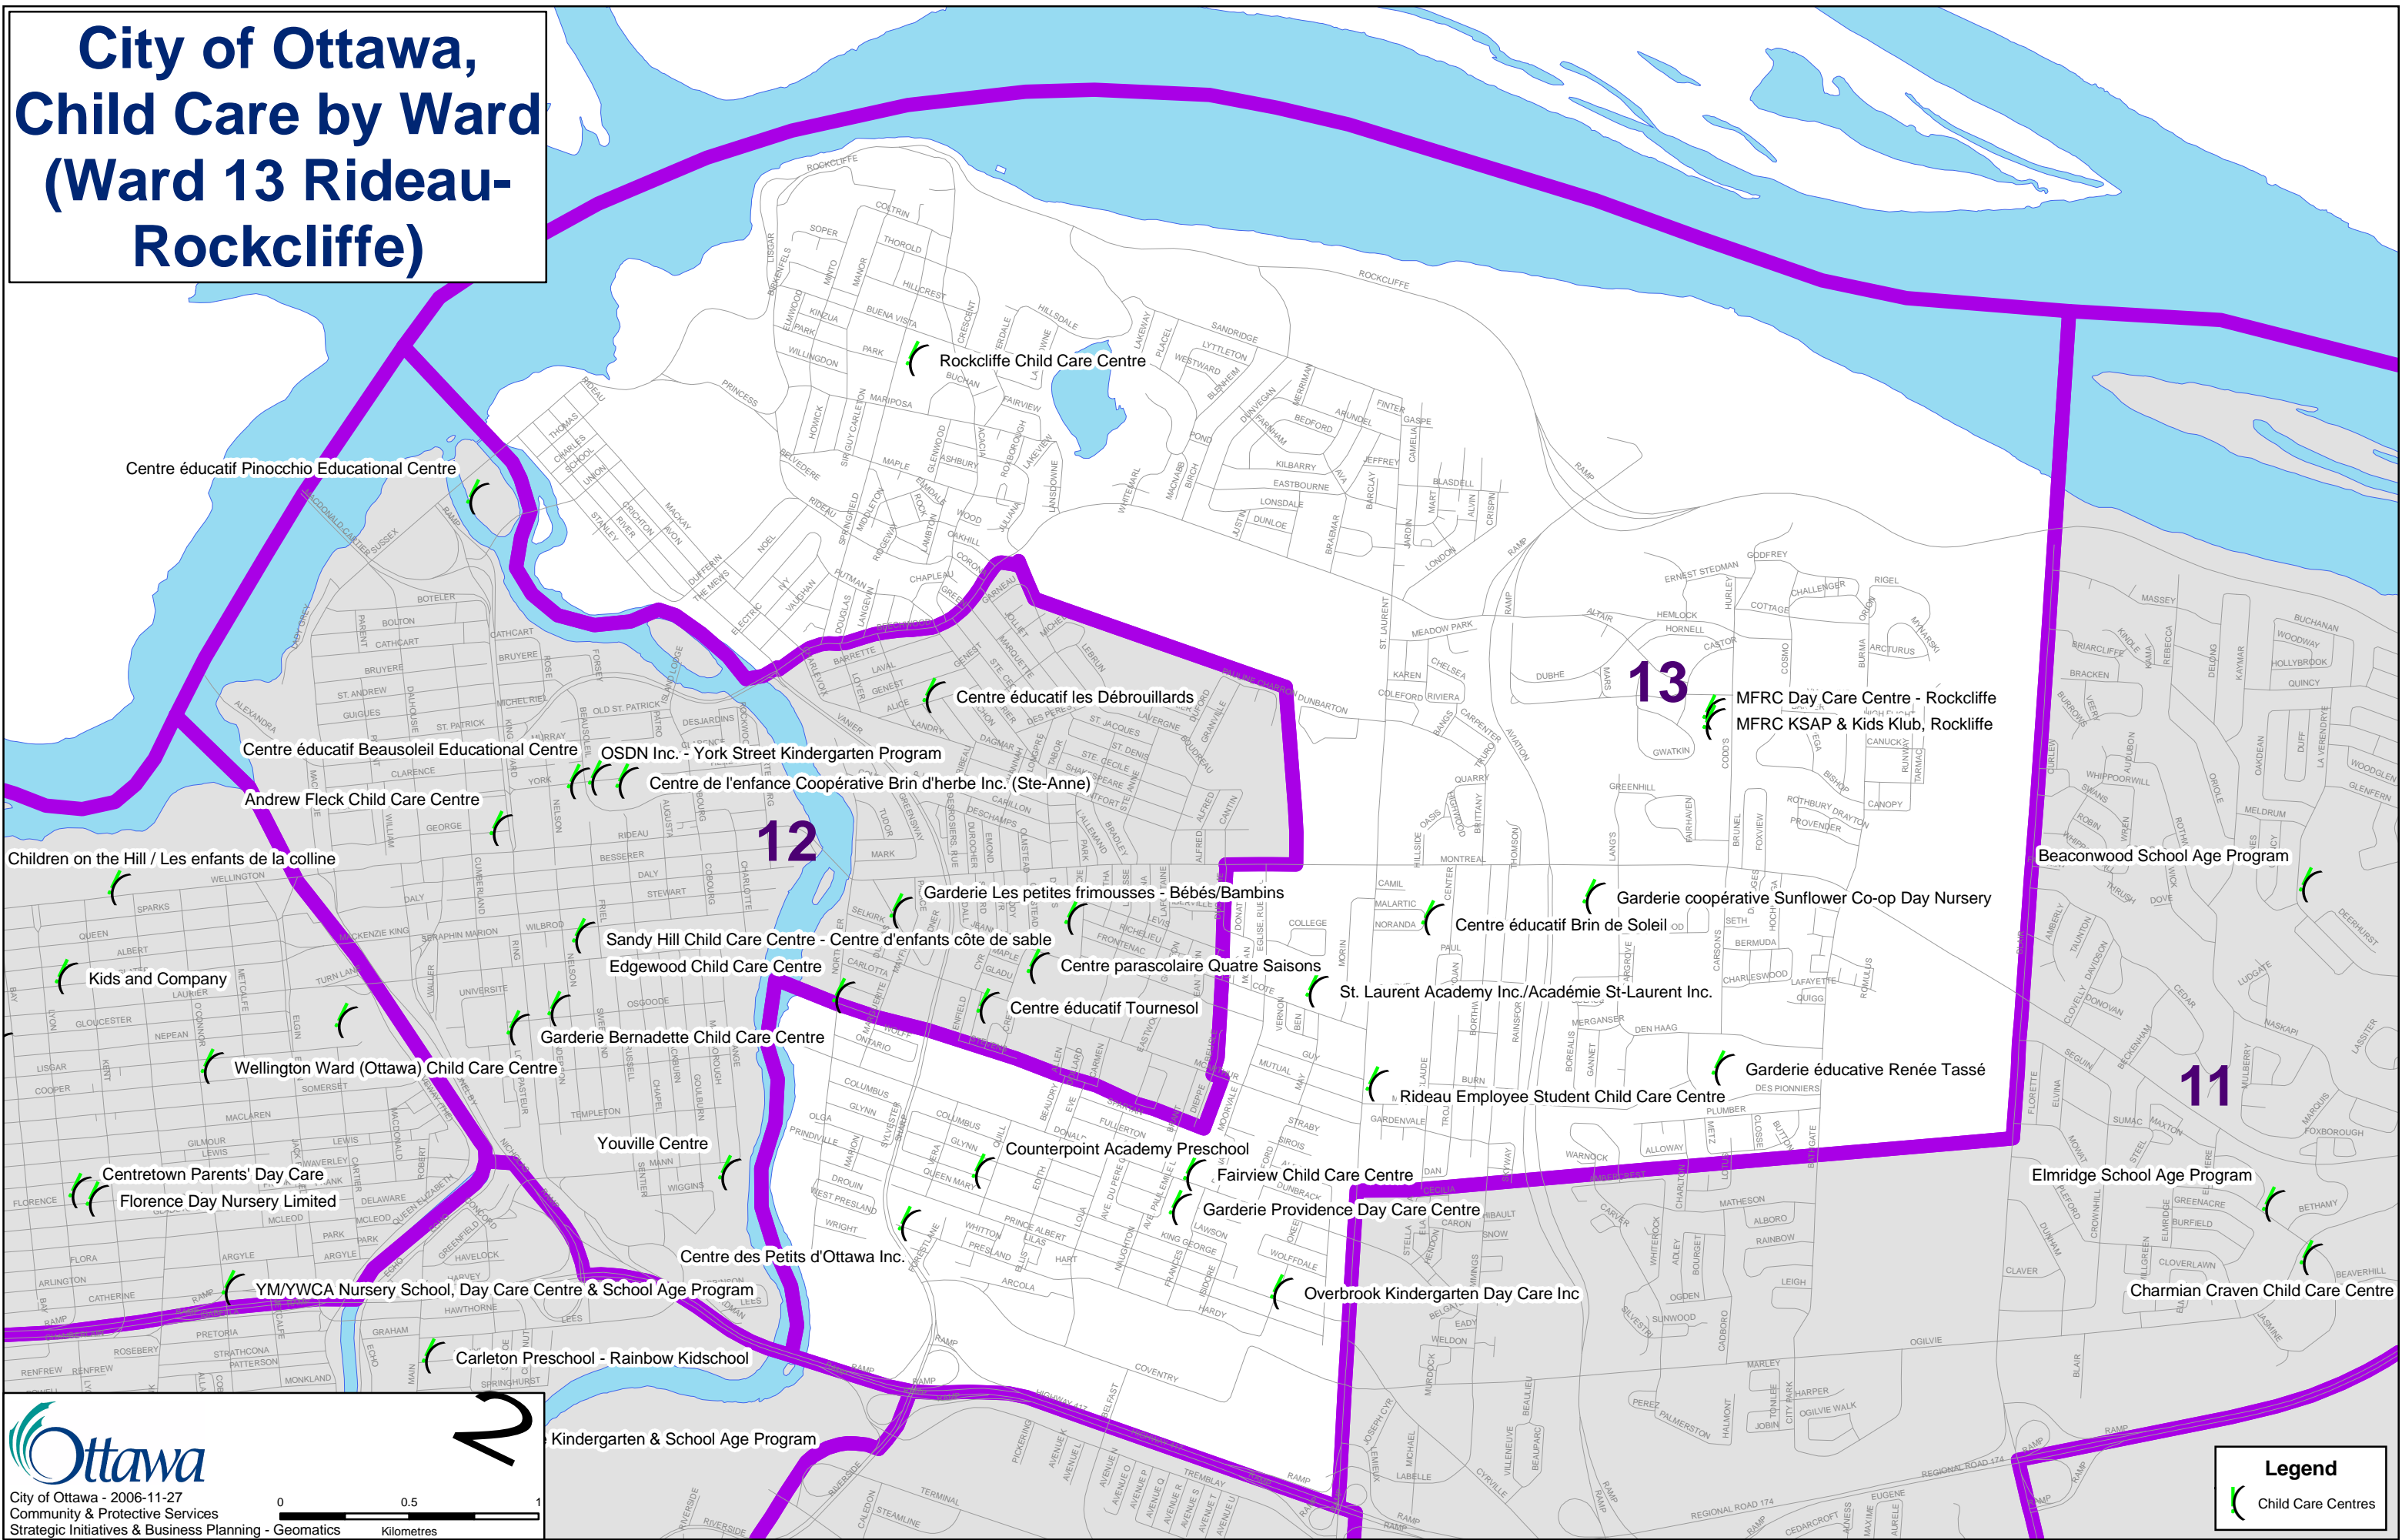

City of Ottawa, Child Care by Ward (Ward 13 Rideau- Rockcliffe)

City of Ottawa - 2006-11-27
Community & Protective Services

Legend
 Child Care Centres