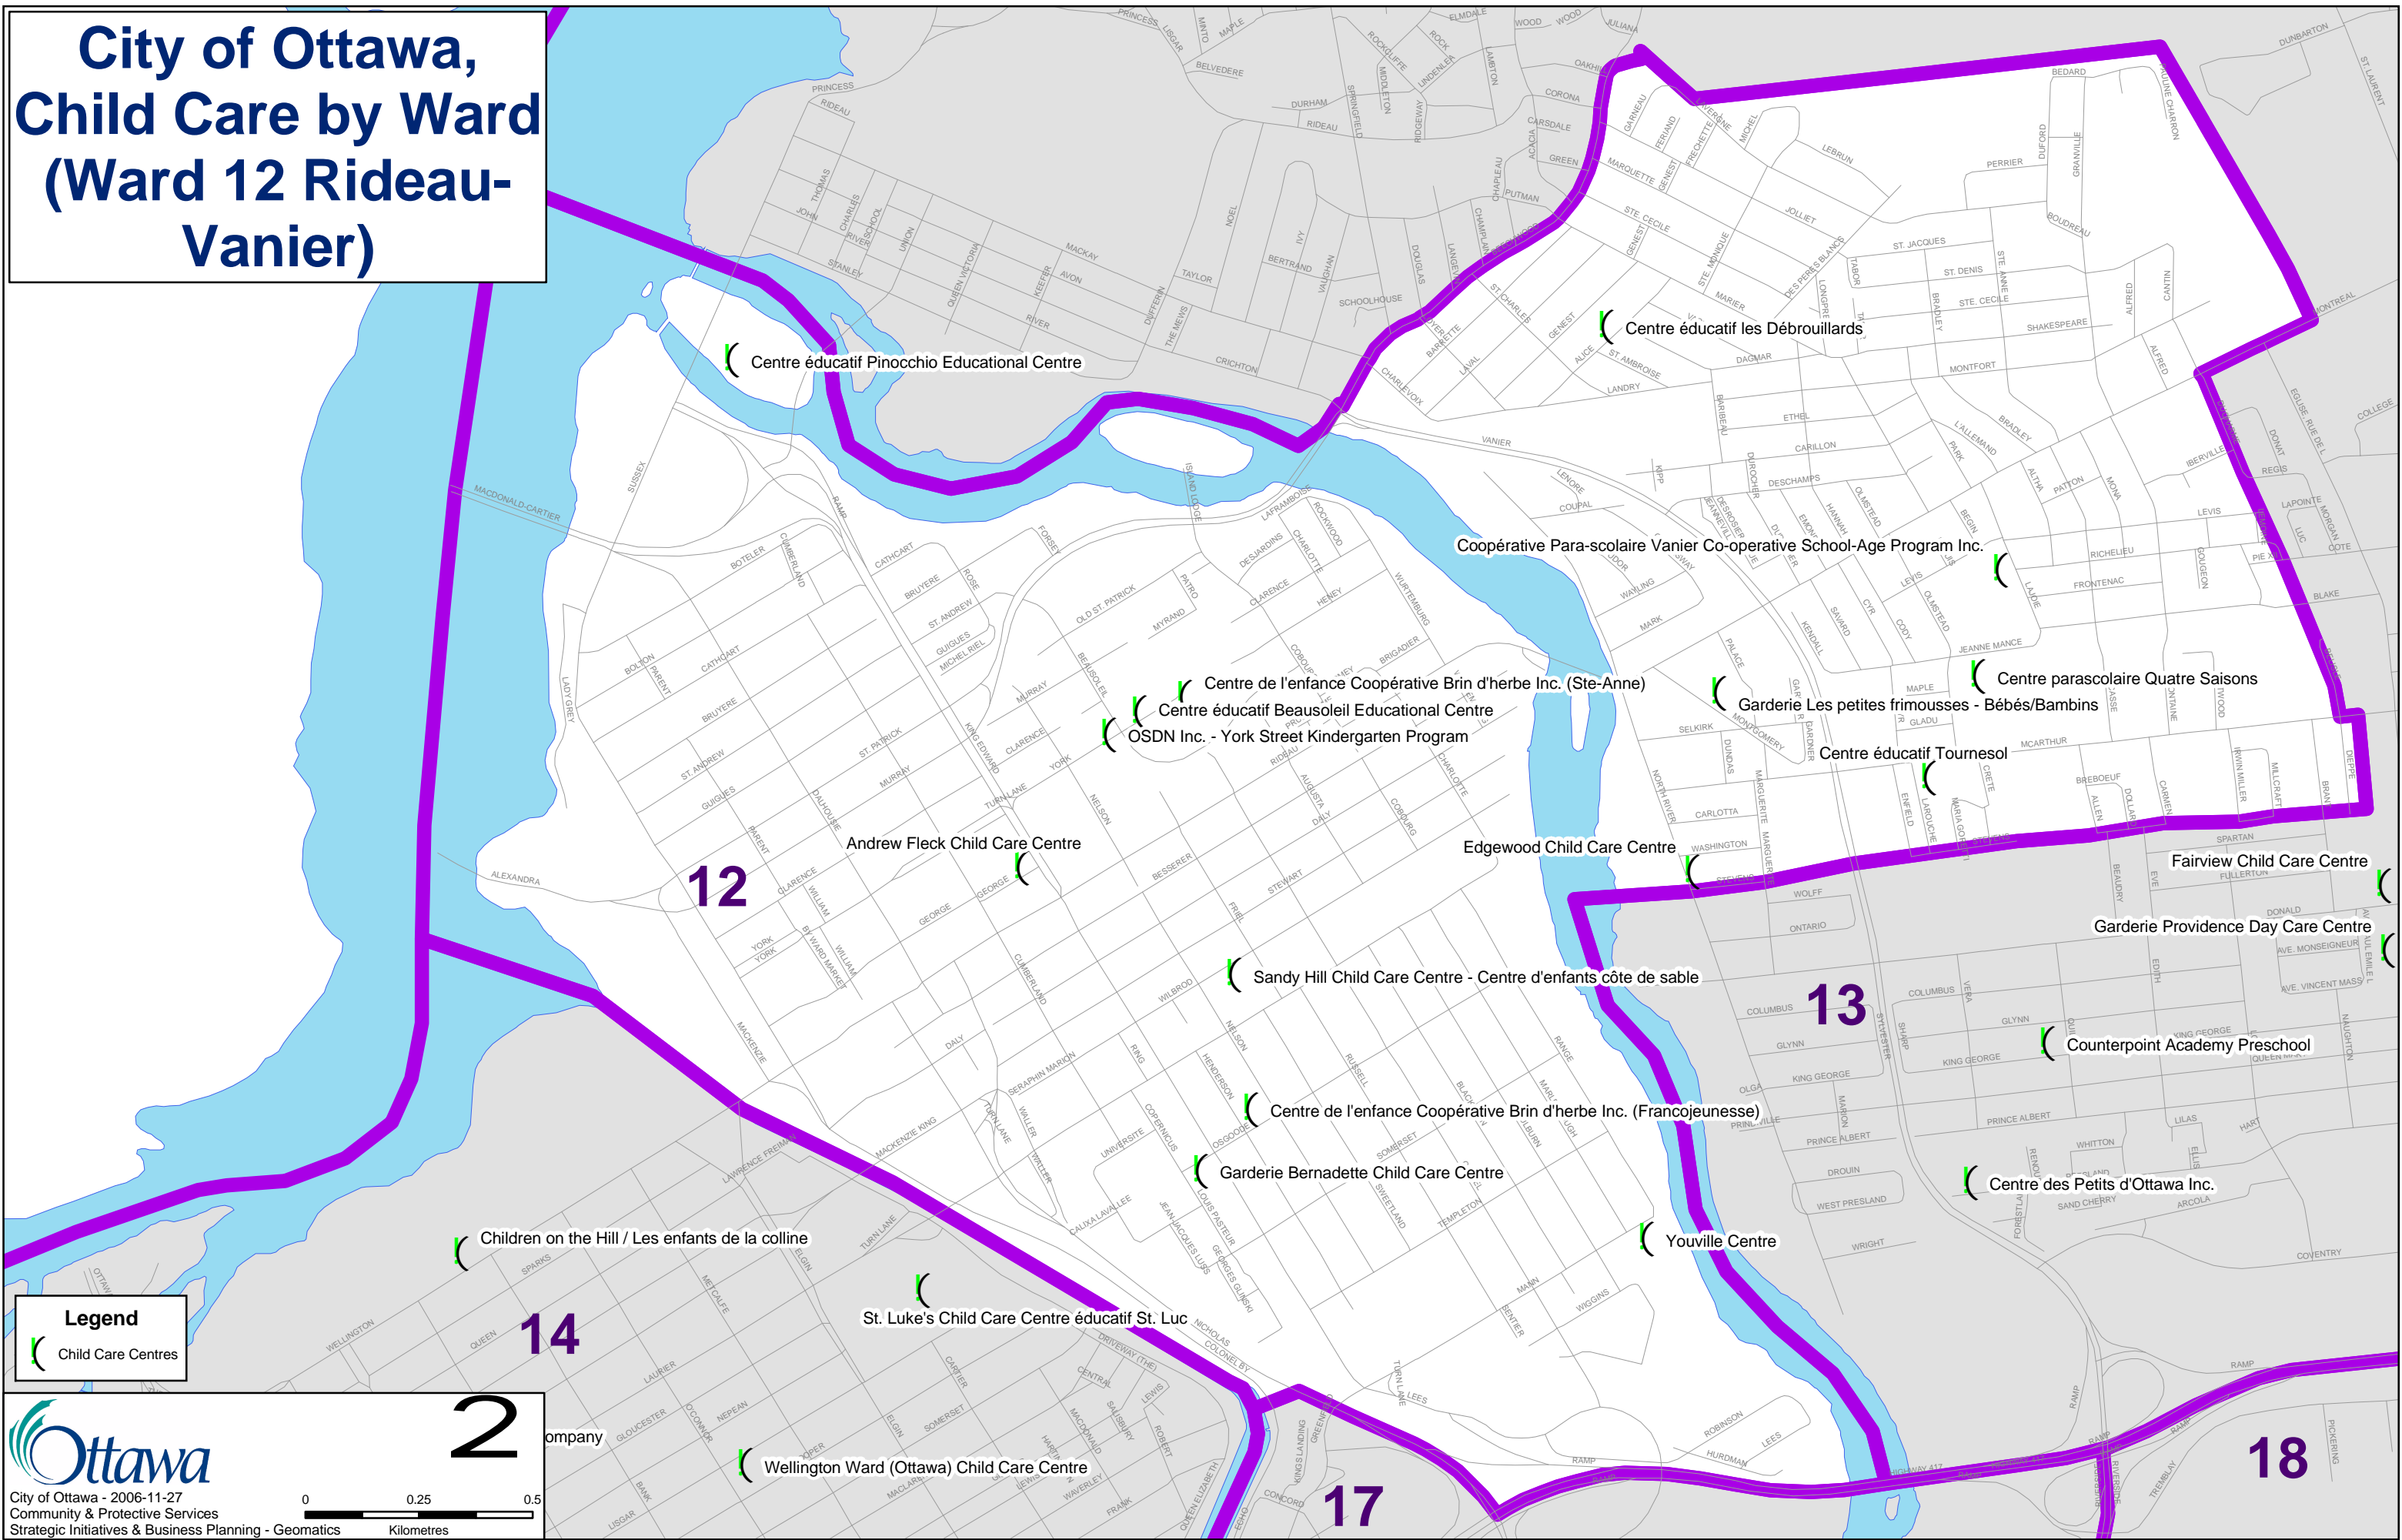

City of Ottawa, Child Care by Ward (Ward 12 Rideau- Vanier)

Legend
 Child Care Centres

City of Ottawa - 2006-11-27
 Community & Protective Services
 Strategic Initiatives & Business Planning - Geomatics

2 company

0 0.25 0.5
 Kilometres

18