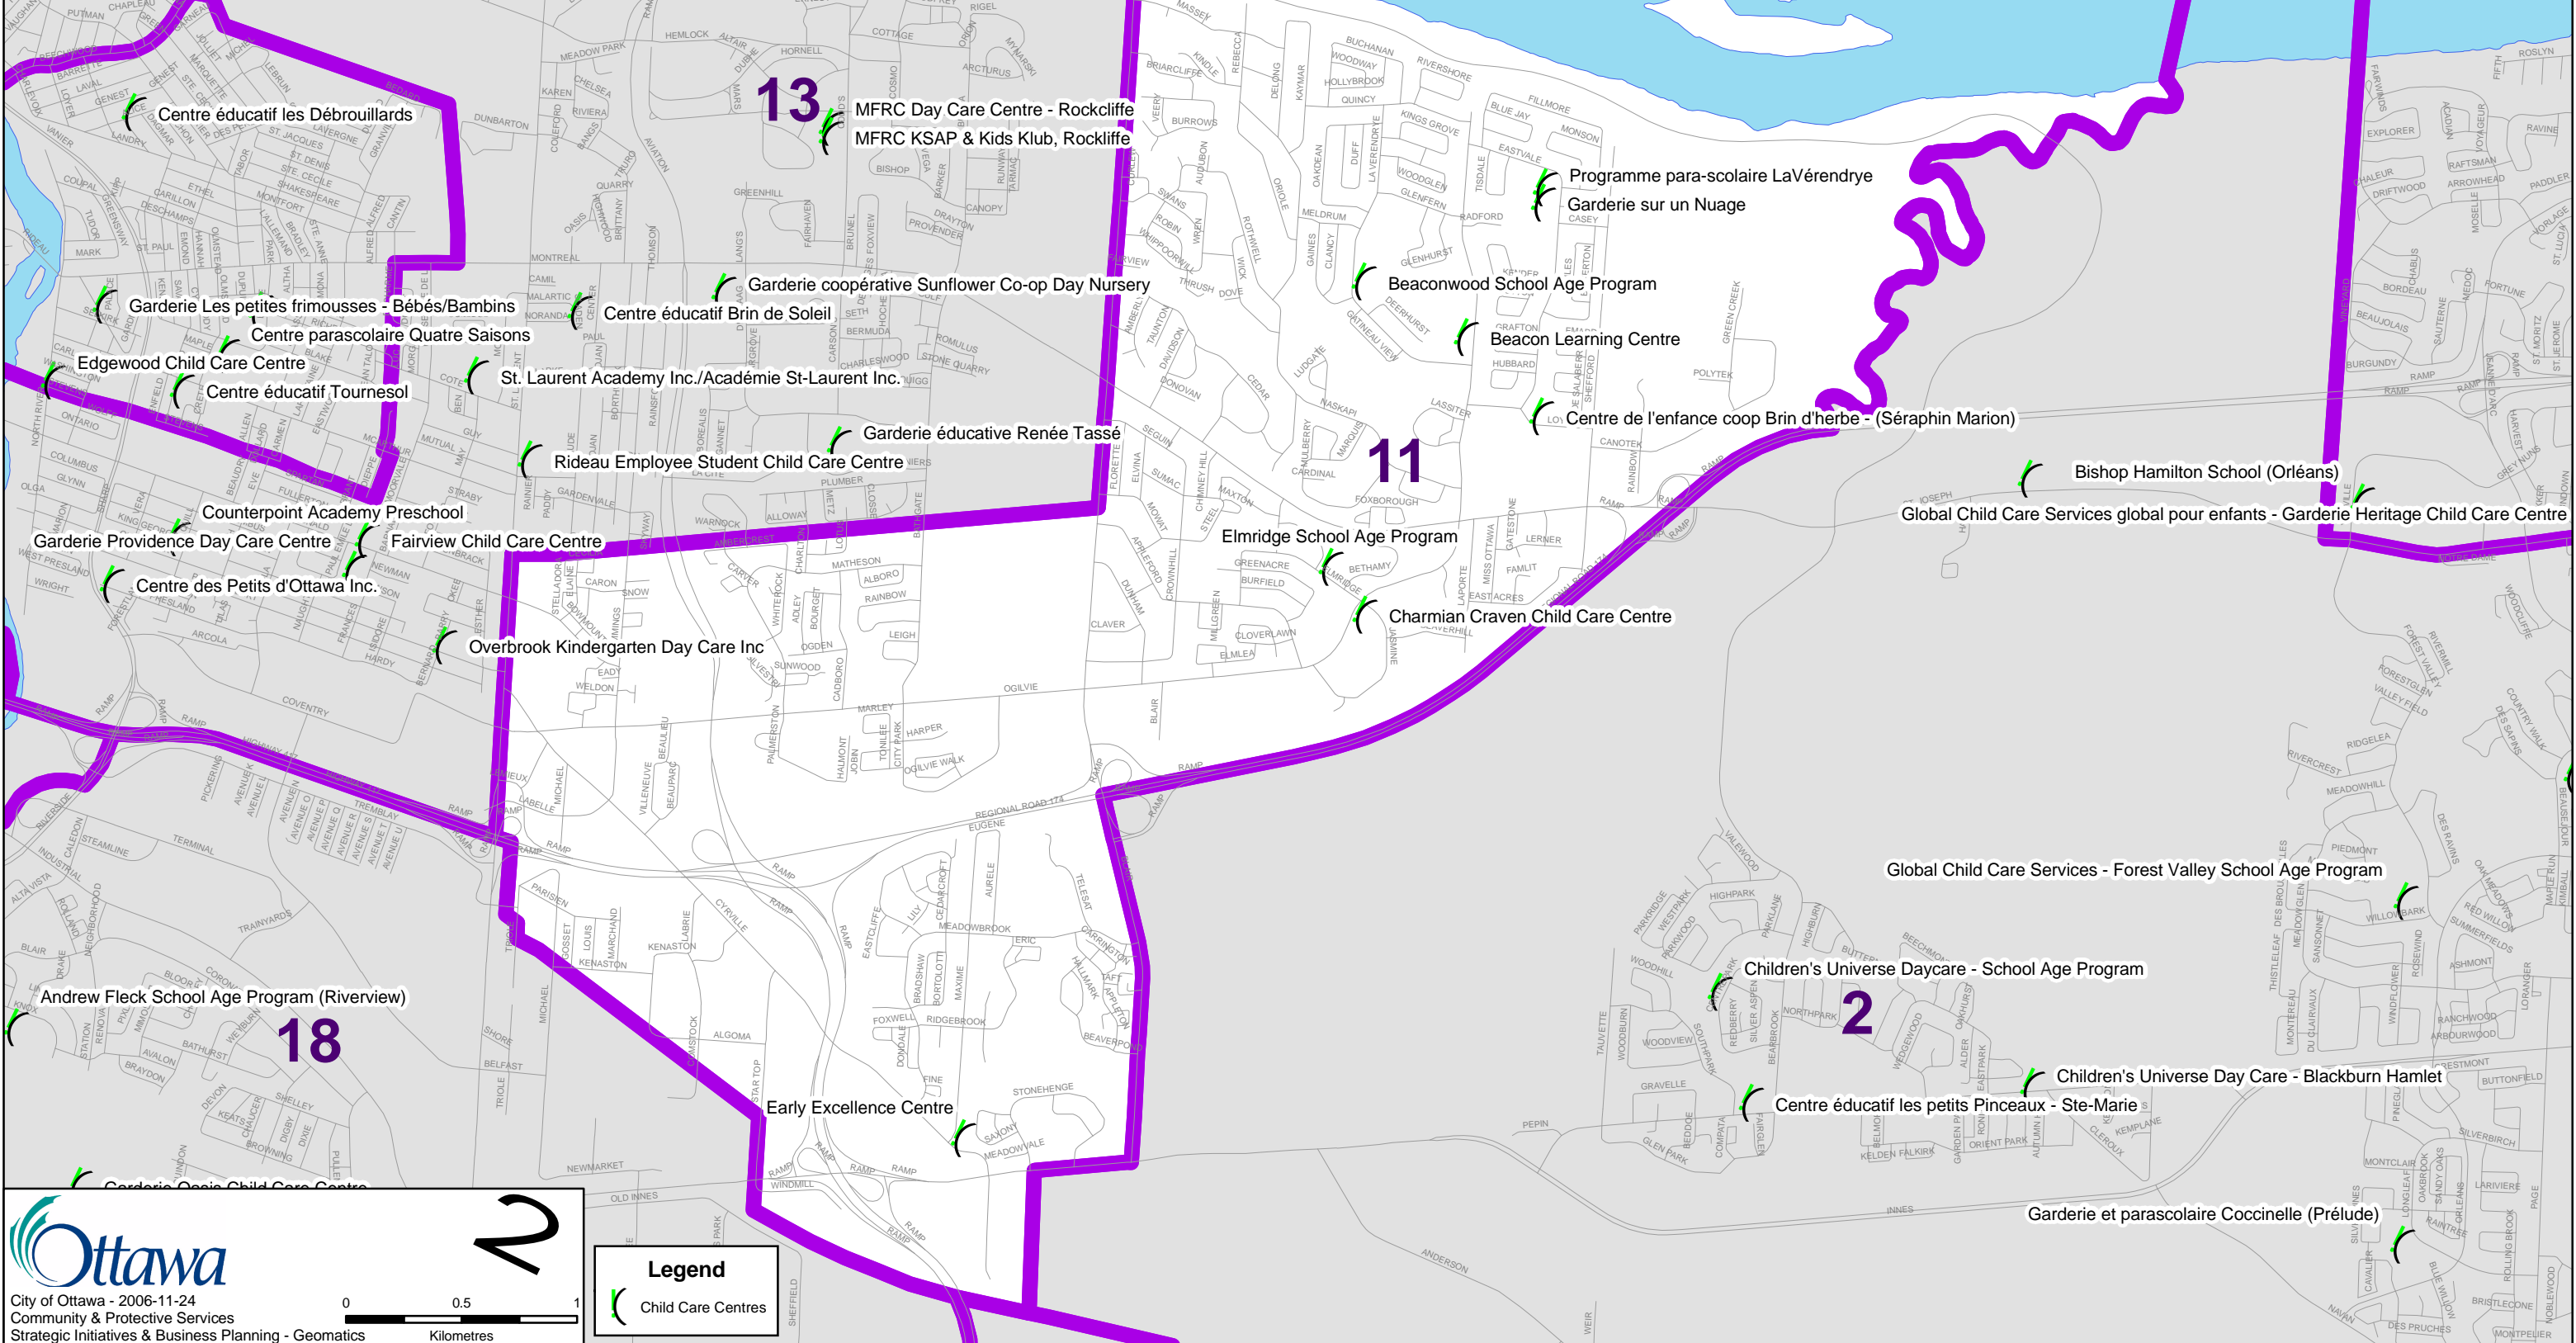

City of Ottawa, Child Care by Ward (Ward 11 - Beacon Hill- Cyrville)

Legend

Child Care Centres