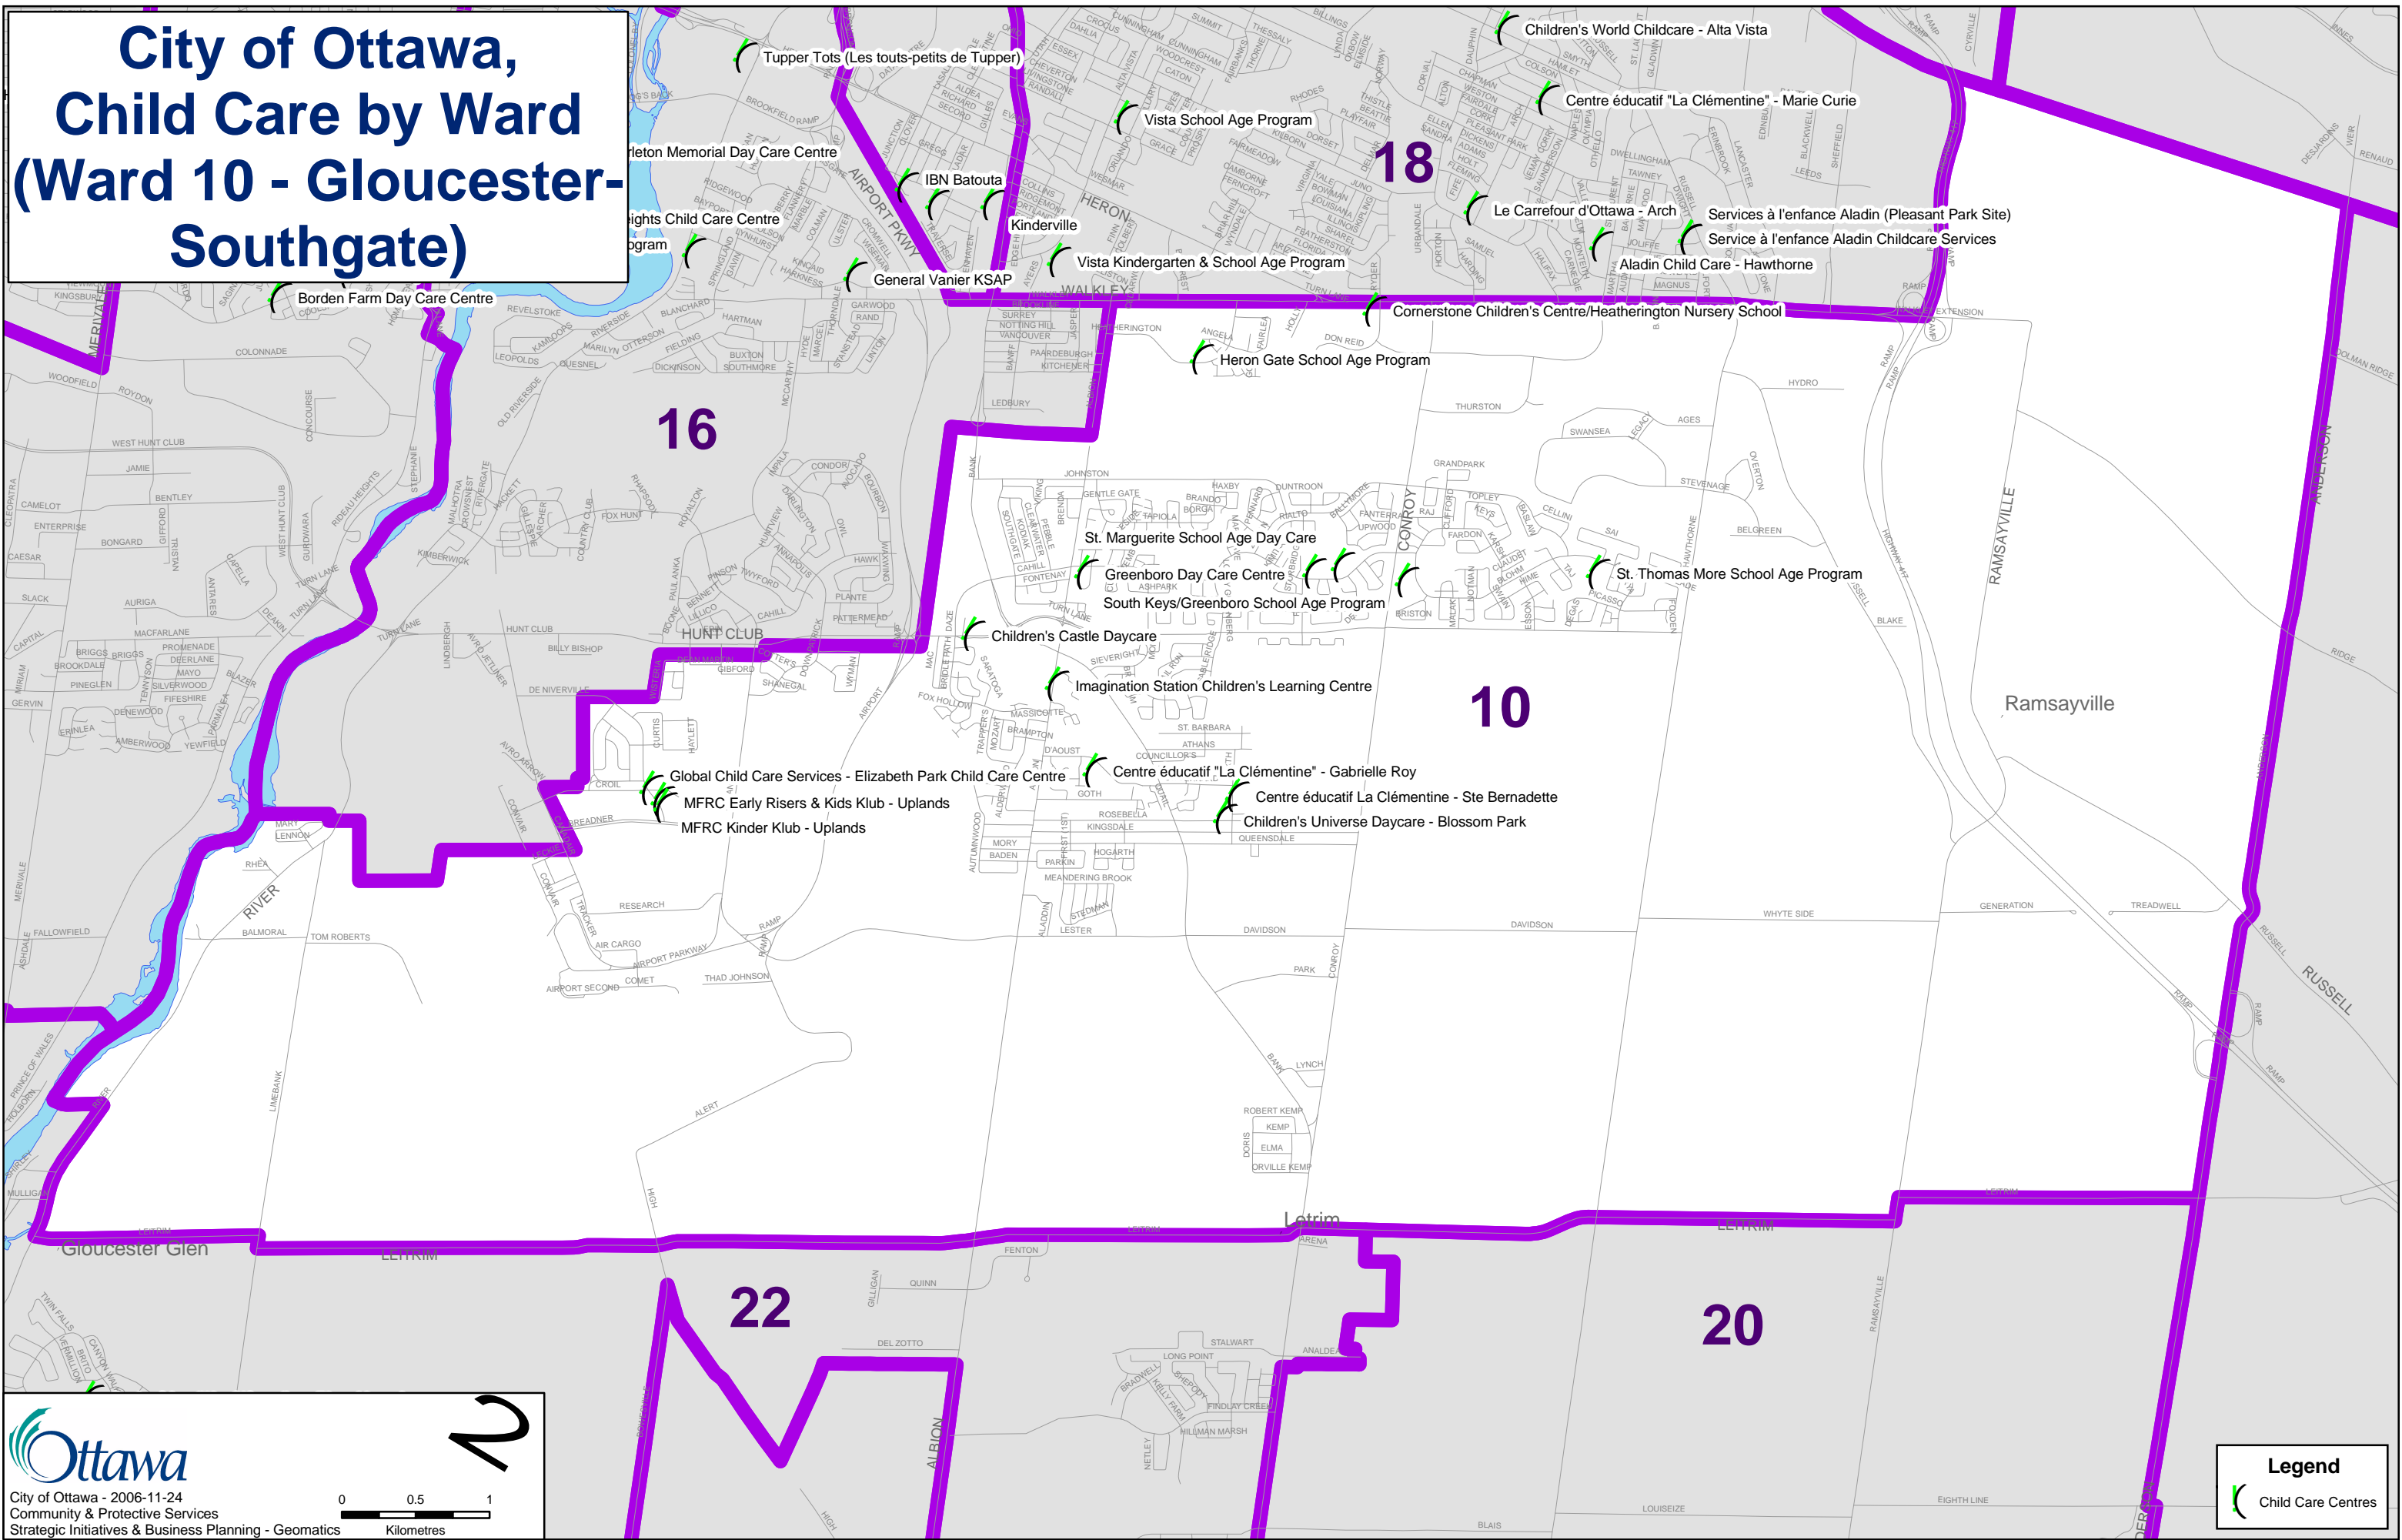

City of Ottawa, Child Care by Ward (Ward 10 - Gloucester- Southgate)

City of Ottawa - 2006-11-24
Community & Protective Services
Strategic Initiatives & Business Planning - Geomatics

Legend
 Child Care Centres